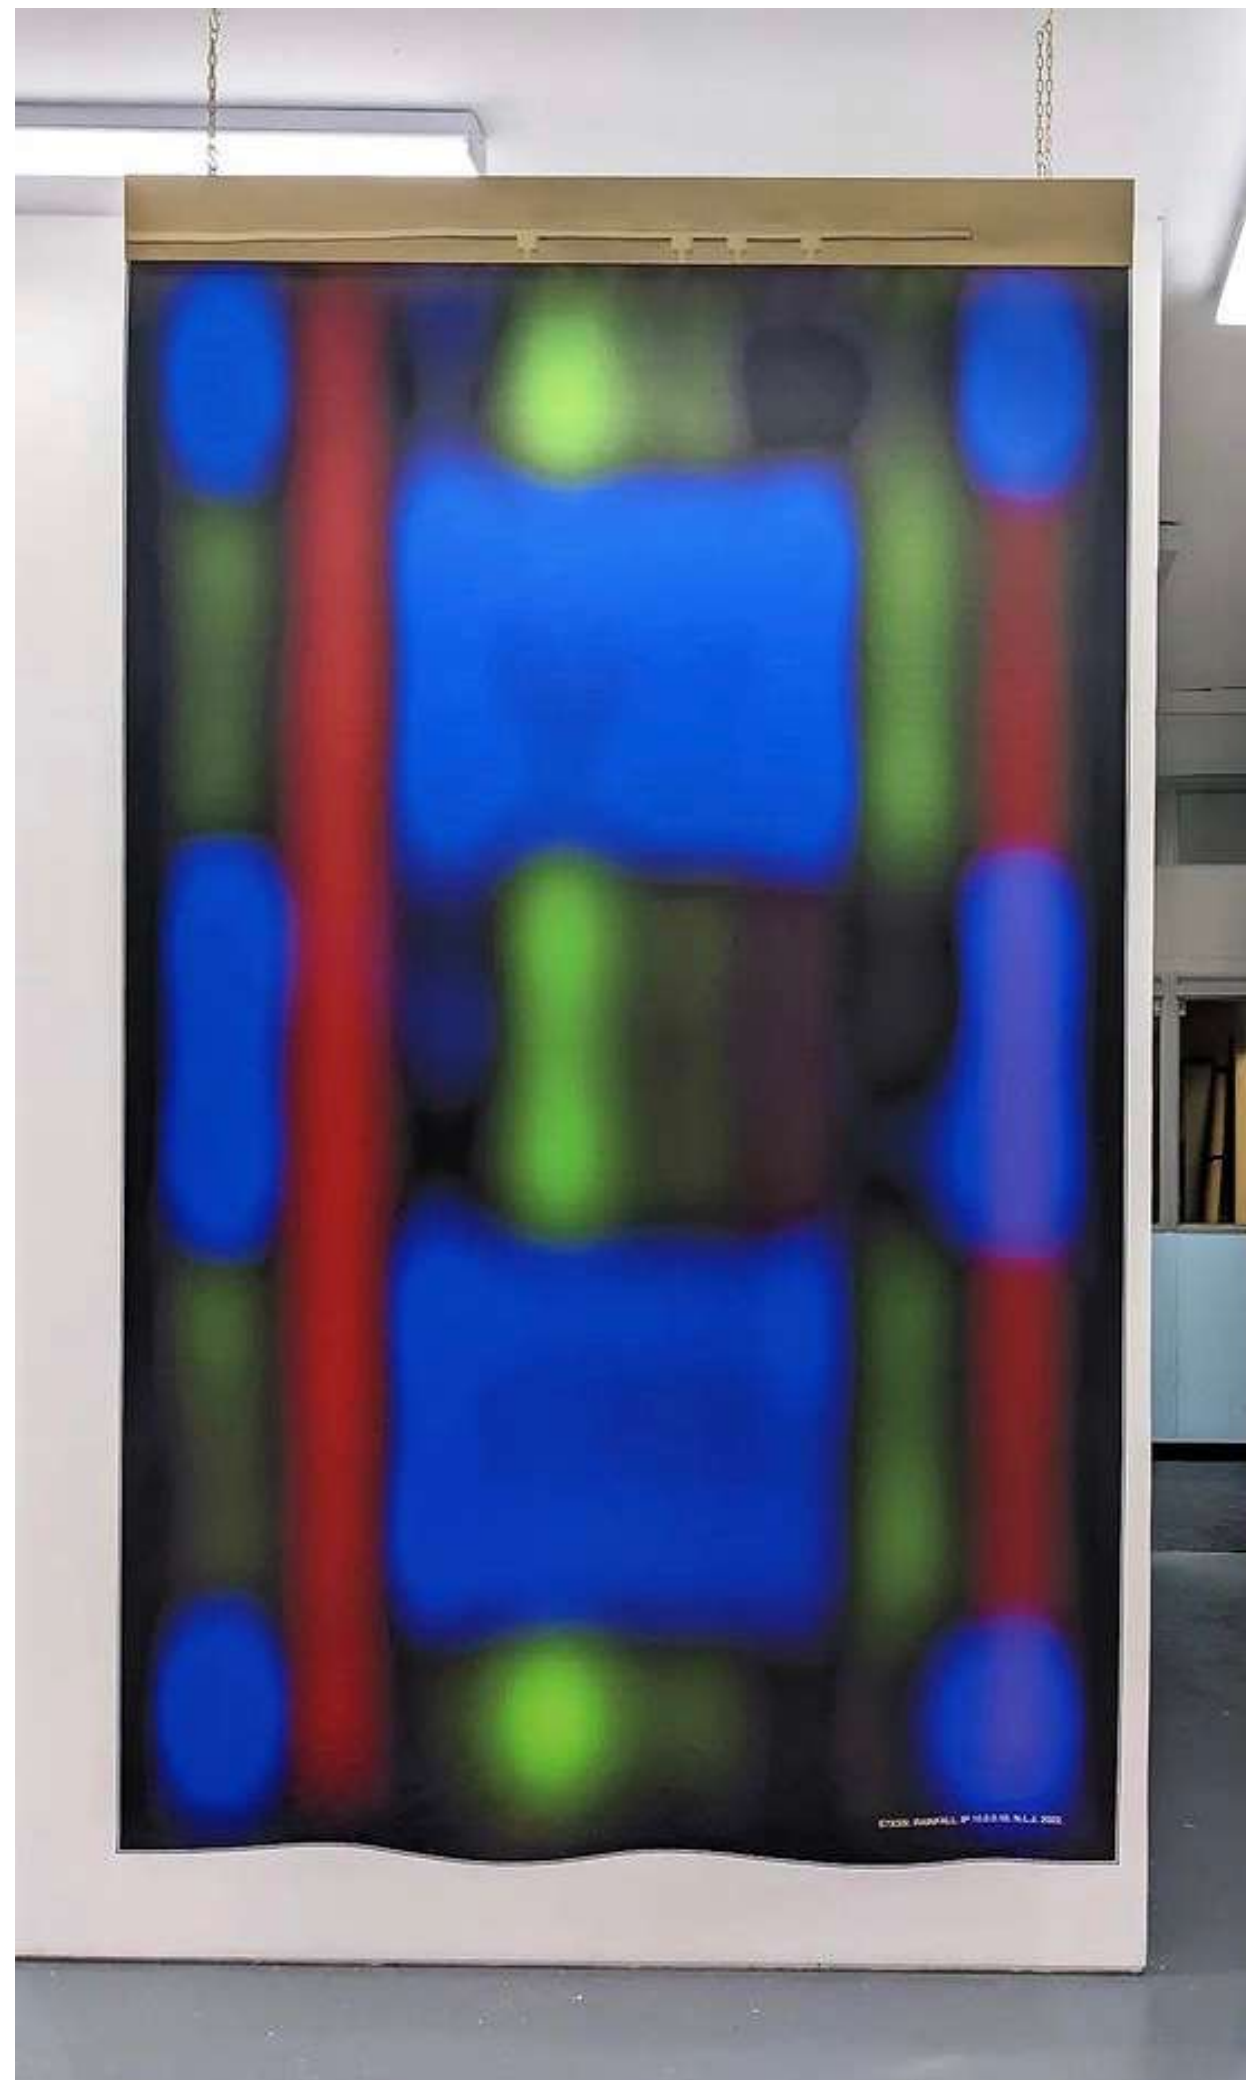

fAaLTA_PrinceofHell, 2022

Dye Sublimation Print mounted on Custom Fabricated
Aluminium Light Box with Gold 2Pac Paint

91.5cm x 1220cm x 8cm

SOLD

WUBYEb, 2022

Dye Sublimation Print using Organic Water-based Ink on Japanese Duchess Satin, mounted on painted Hardwood with Gold, Mirrored, Acrylic Perspex

Original Artwork 1/1, 144cm x 240cm

SOLD

pALiLV, 2022

Dye Sublimation Print using Organic Water-based Ink on Japanese
Duchess Satin, mounted on painted Hardwood with Gold, Mirrored,
Acrylic Perspex

Original Artwork 1/1, 144cm x 240cm

\$2100

E7X35I, 2022

Dye Sublimation Print using Organic Water-based Ink on Japanese Duchess Satin, mounted on painted Hardwood with Gold, Mirrored, Acrylic Perspex

Original Artwork 1/1, 144cm x 240cm

\$2100