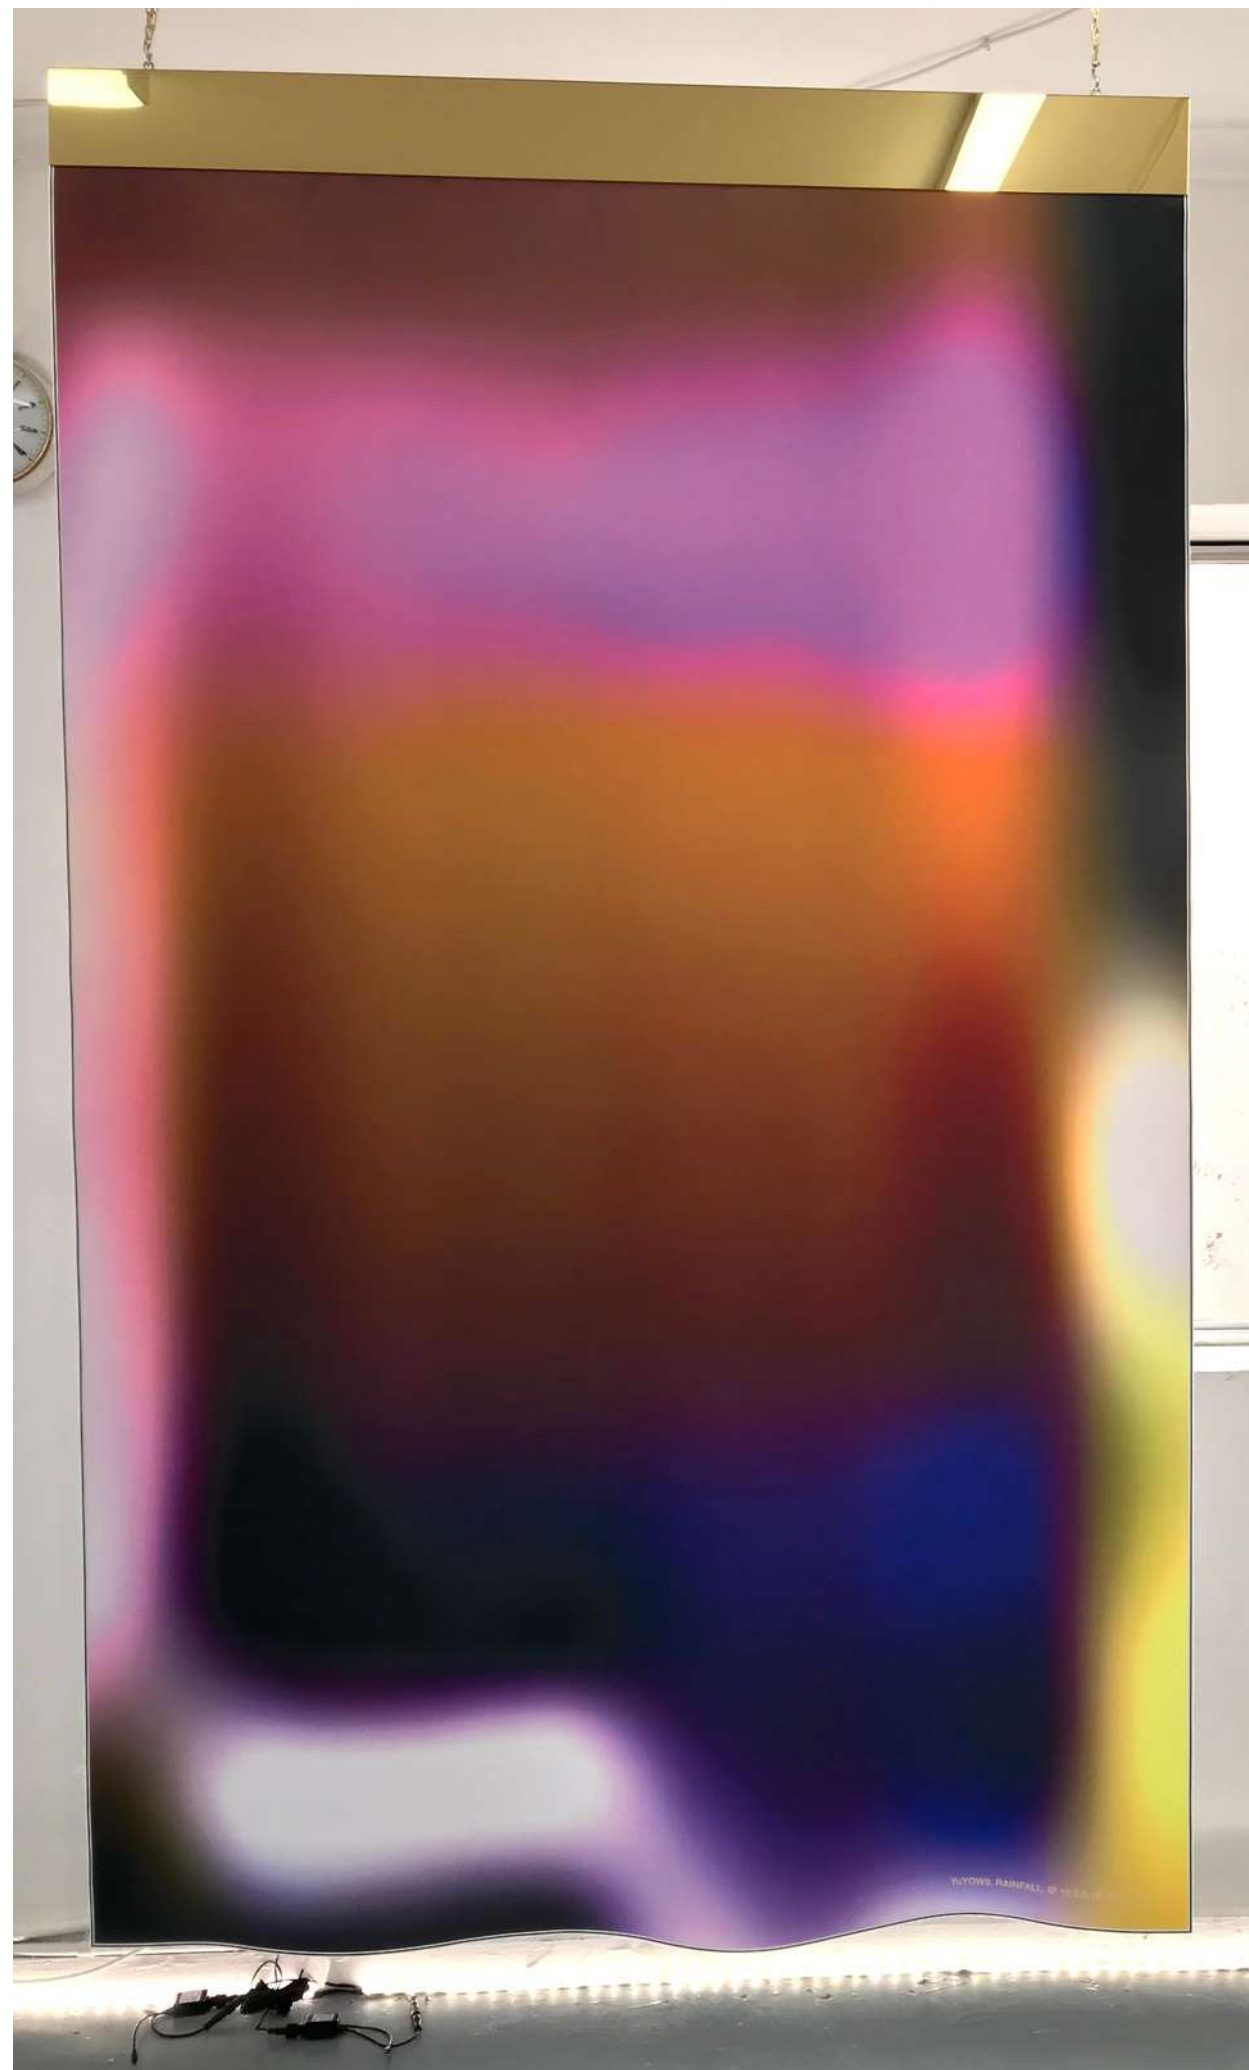

YuYOW9, 2022

Dye Sublimation Print using Organic Water-based Ink on Japanese Duchess Satin, mounted on painted Hardwood with Gold, Mirrored, Acrylic Perspex

Original Artwork 1/1, 144cm x 240cm

SOLD