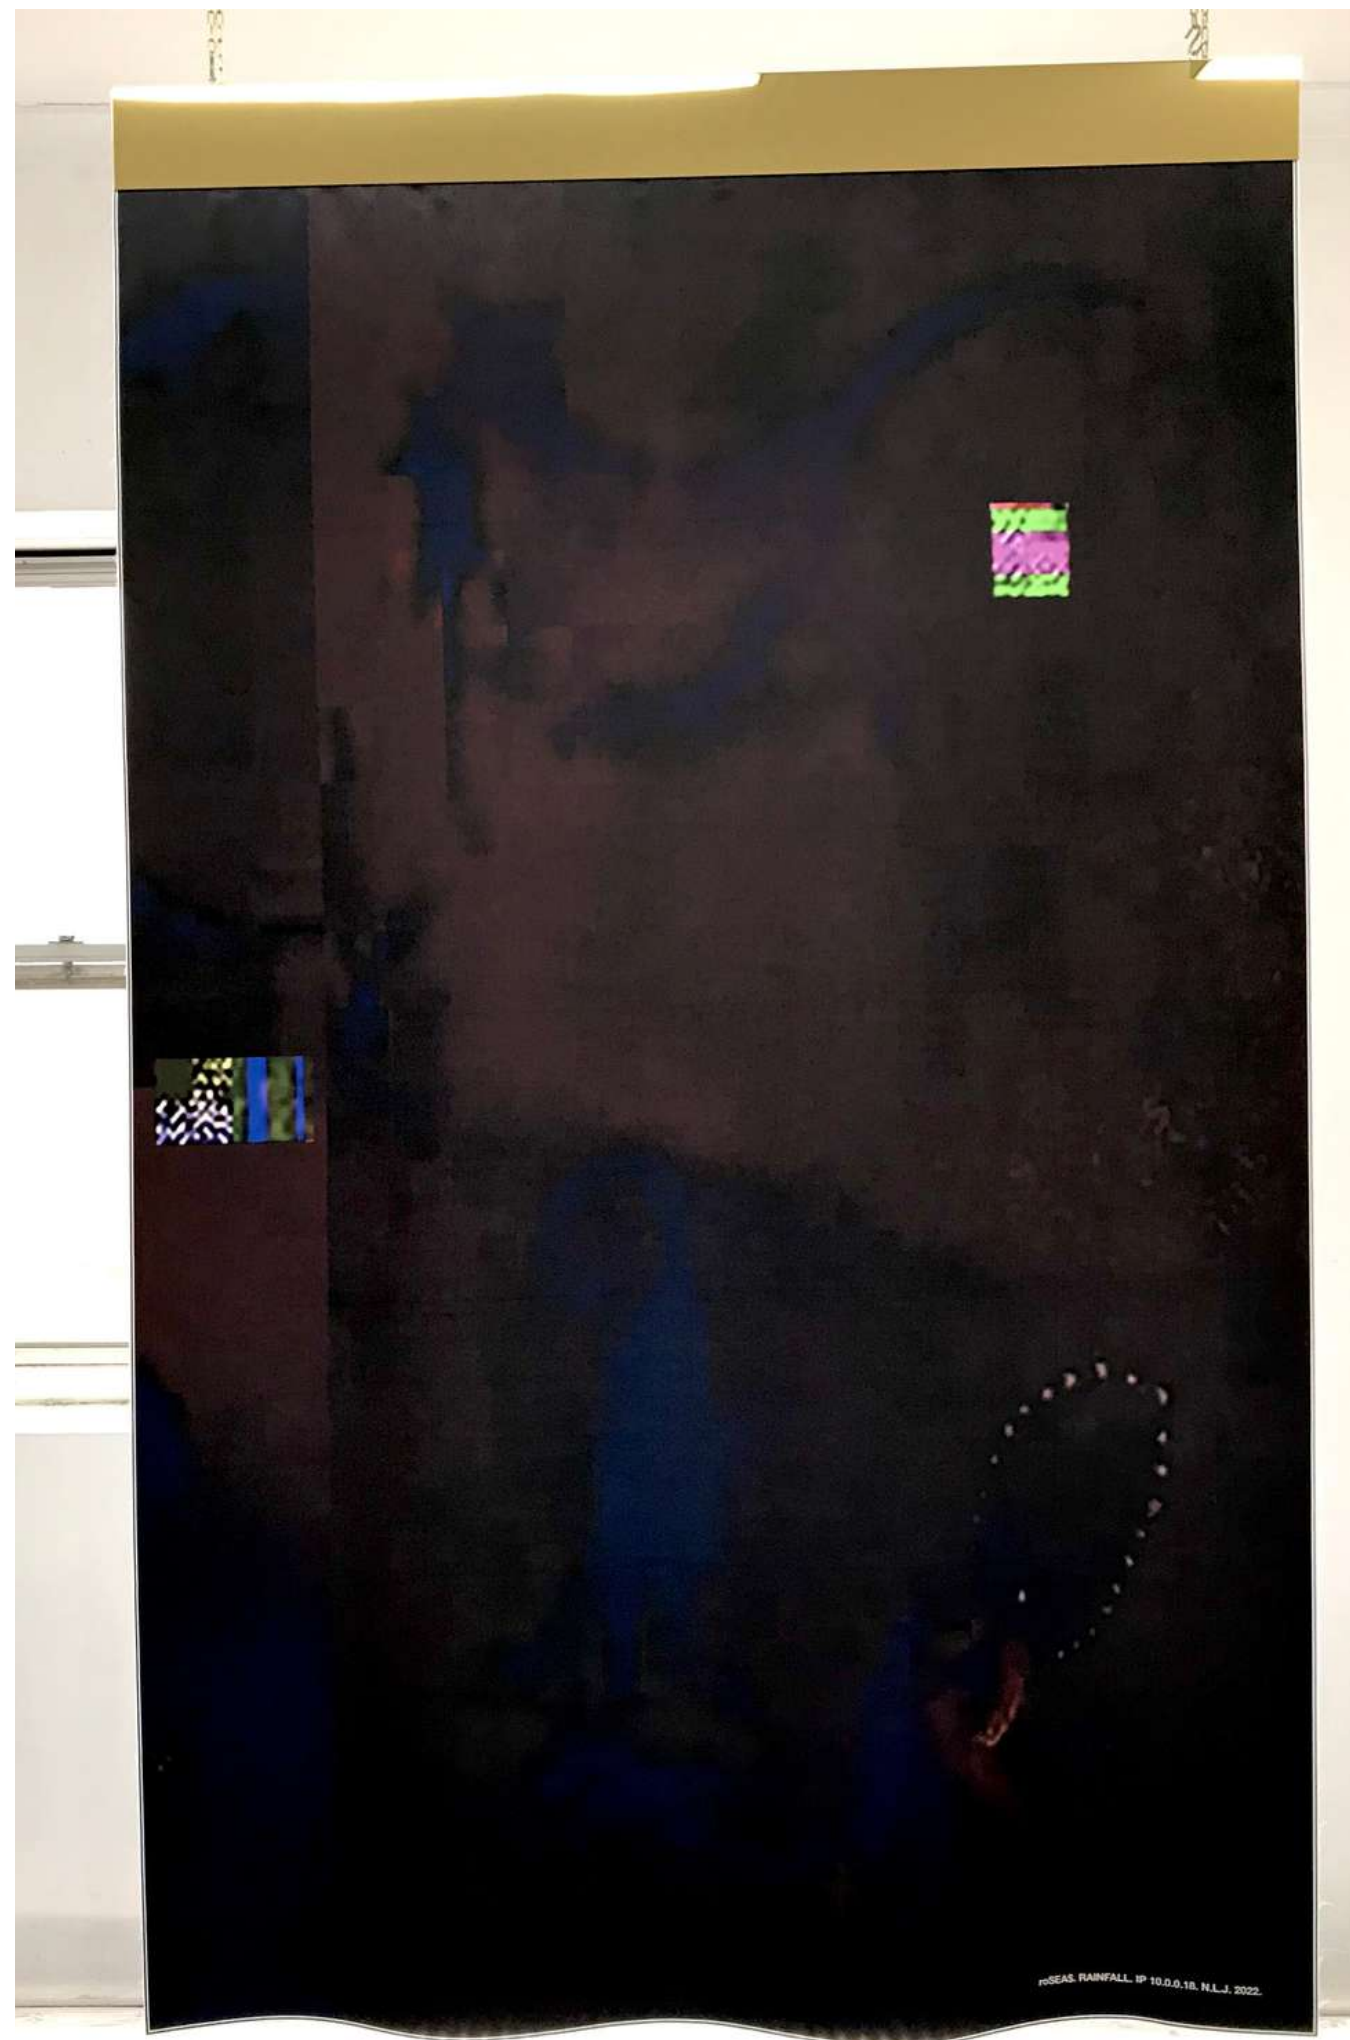

roSEA$, 2022

Dye Sublimation Print using Organic Water-based Ink on Japanese Duchess Satin, mounted on painted Hardwood with Gold, Mirrored, Acrylic Perspex

Original Artwork 1/1, 144cm x 240cm

$2100