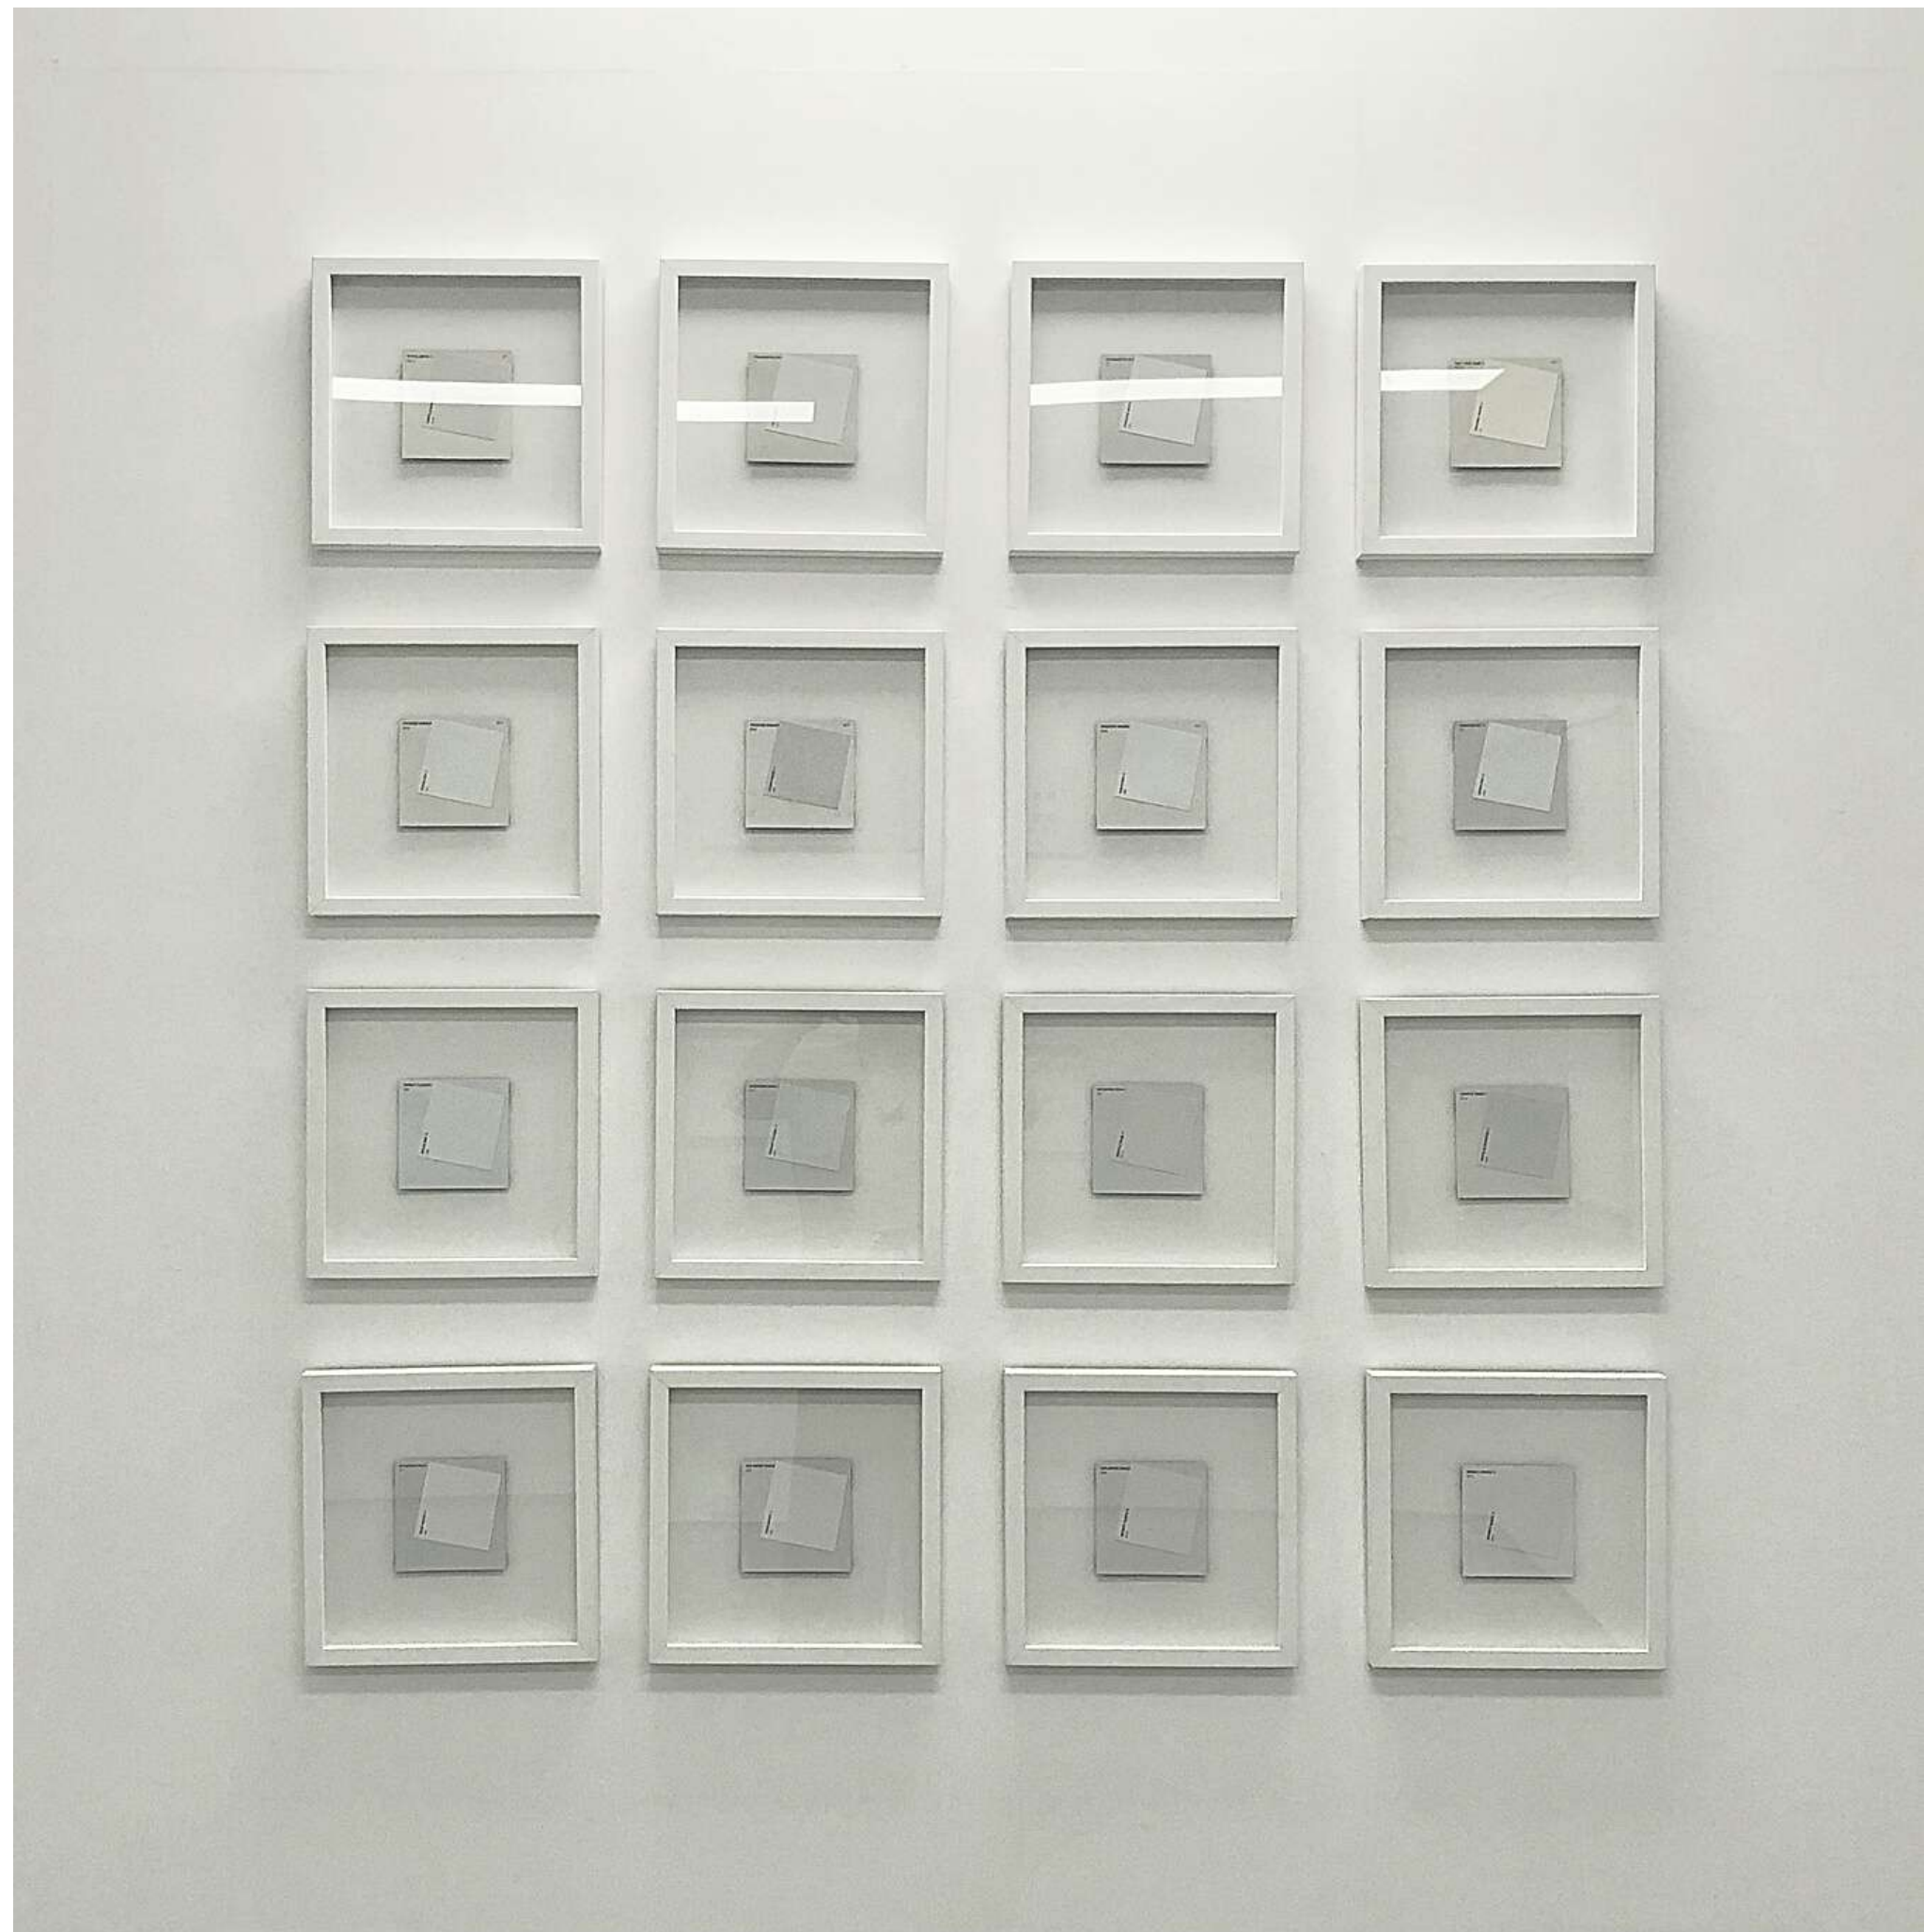

‘The square is a vital, regal infant.’

—Kazimir Malevich

Christian Bök, the fabled author of *Eunoia*, has turned his attention to Art, taking inspiration from a simple, iconic square: *Suprematist Composition: White on White* by the artist Kazimir Malevich. Bök has written a series of sixteen, minimal poems, each one a kanji haiku, composed by juxtaposing two names for varied brands of ‘white,’ sold by the manufacturer British Paints. Bök has then used these brands of house paint to create both collaged maquettes and abstract paintings, all modelled upon the aesthetic precedent set by Kazimir Malevich himself — each artwork: a palimpsest of squares, becoming an icon for the poem that supplies their minimal palette. The artshow also features a small group of white works on paper by the guest, Stuart Gluth, likewise inspired by the precedent set by Kazimir Malevich.

14. Star White on Unlimited Space

15. Infinity White on Unlimited Space

16. Infinity White on Infinity White

*Maquette*

*2018*

*Cardstock in glass frame, 26 cm × 26 cm (16 artworks)*

*\$425 (each)*

*\$6120 (all 16)*

01. Gentle Wind on Tokyo Snow

02. Tiger White on Foundation Stone

03. Diamond White on Foundation Stone

04. Crystal White on Salt and Sand

*Peinture*

2018

Acrylic paint on canvas, 51 cm × 51 cm (16 artworks)