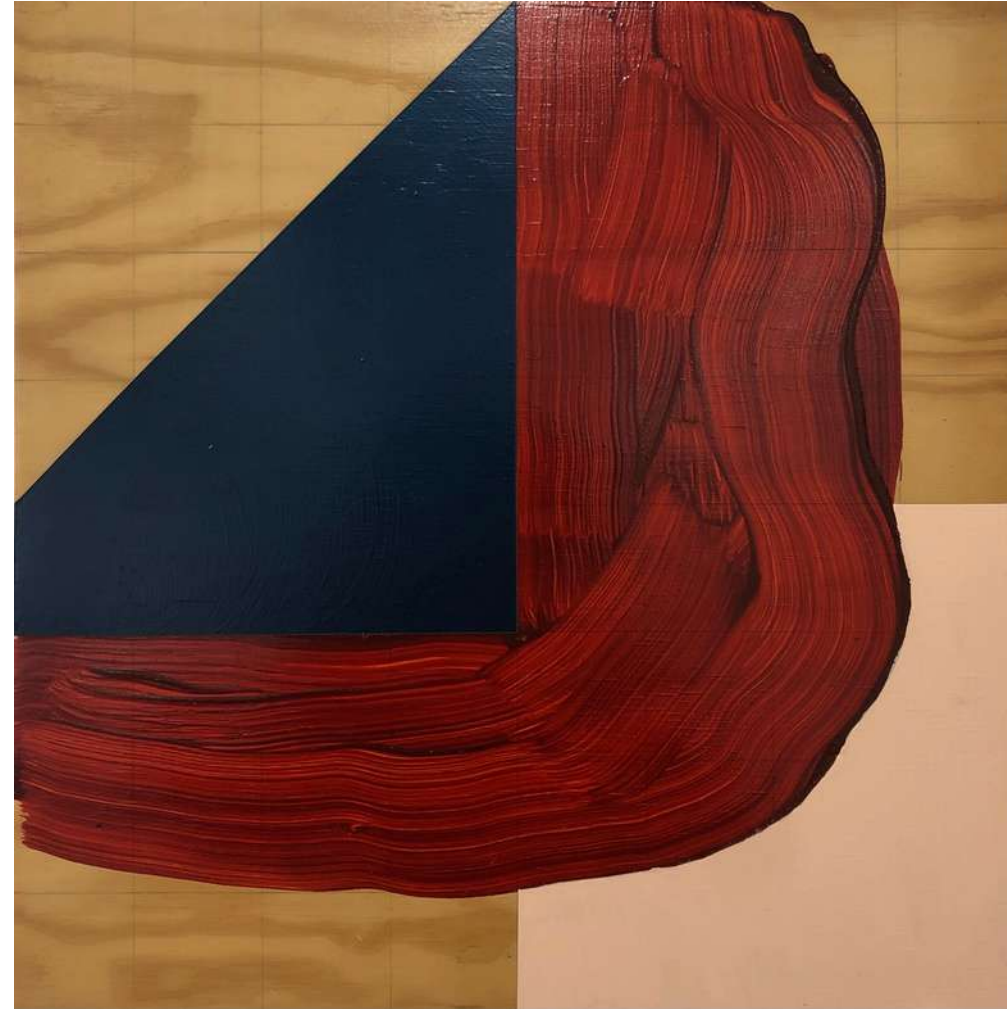

Unfolding

2021

acrylic on ply

2440 x 1220 cm

\$7000

Moments of uncertainty
2019
acrylic on ply
40 x 40 cm
\$500

Falling leaves
2019
acrylic on ply
40 x 40 cm
\$500

Spilt paint
2019
acrylic on ply
40 x 40 cm
\$500