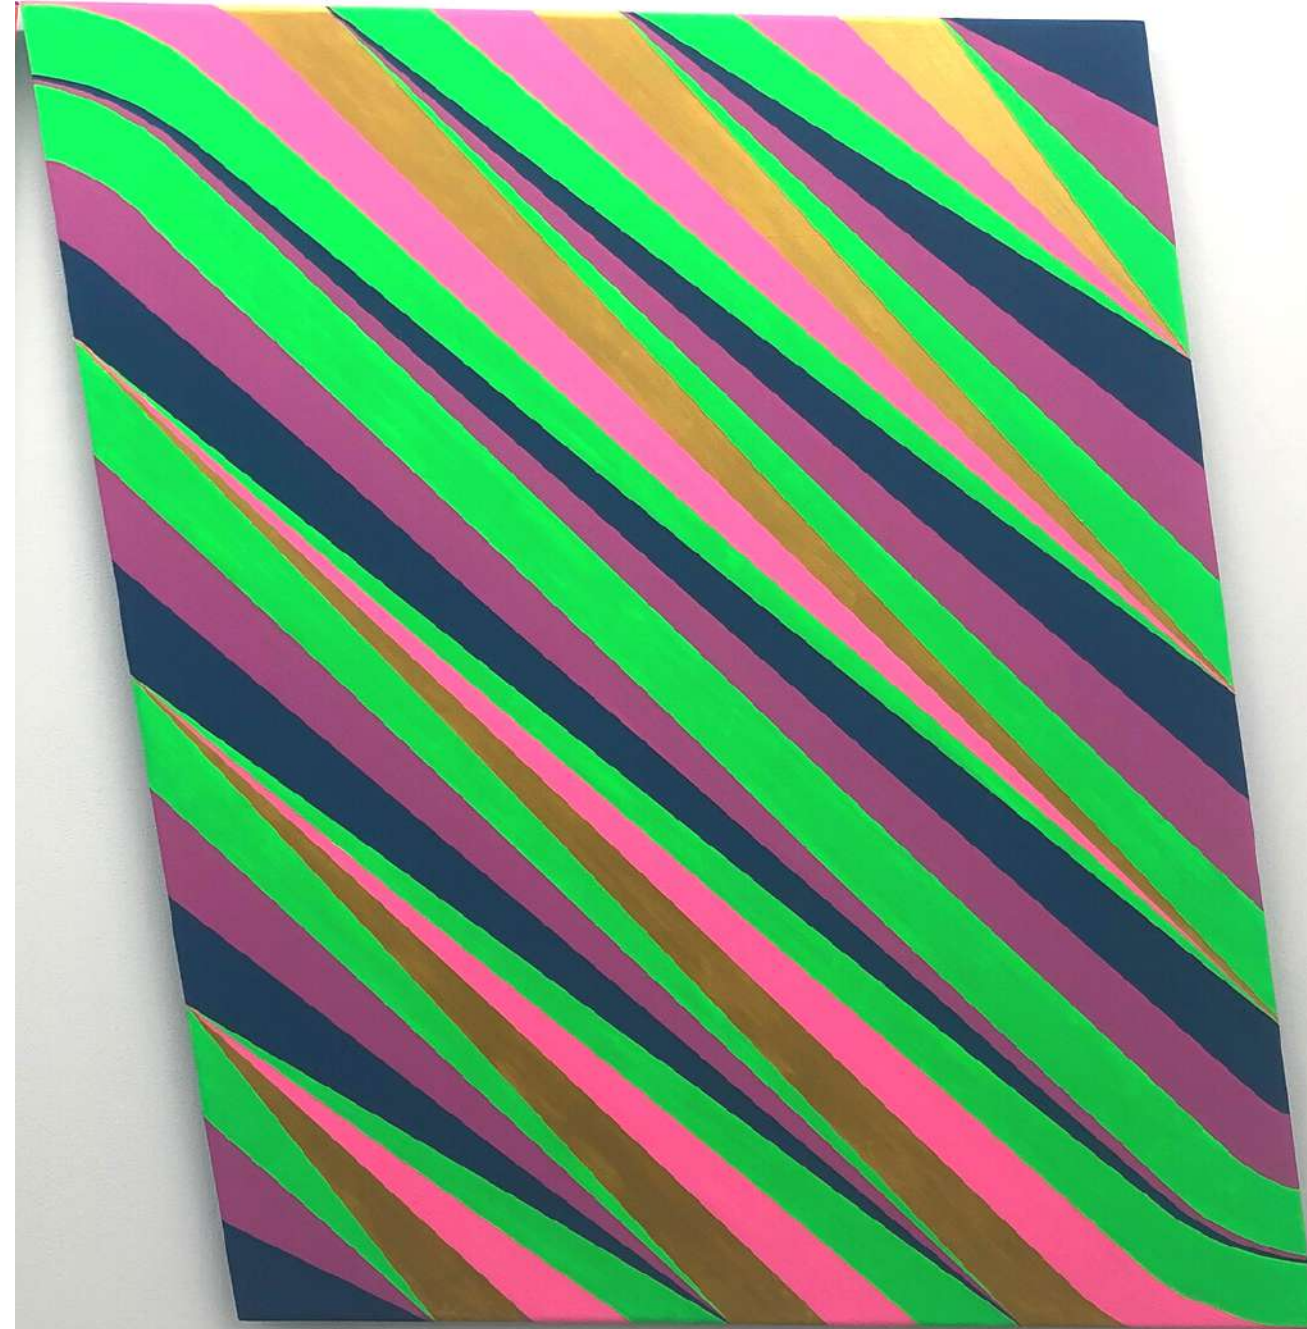

Leaning towards (forwards?) falling back no.6
2022
flashe acrylic on constructed plywood
120 x 120 cm
$2,400