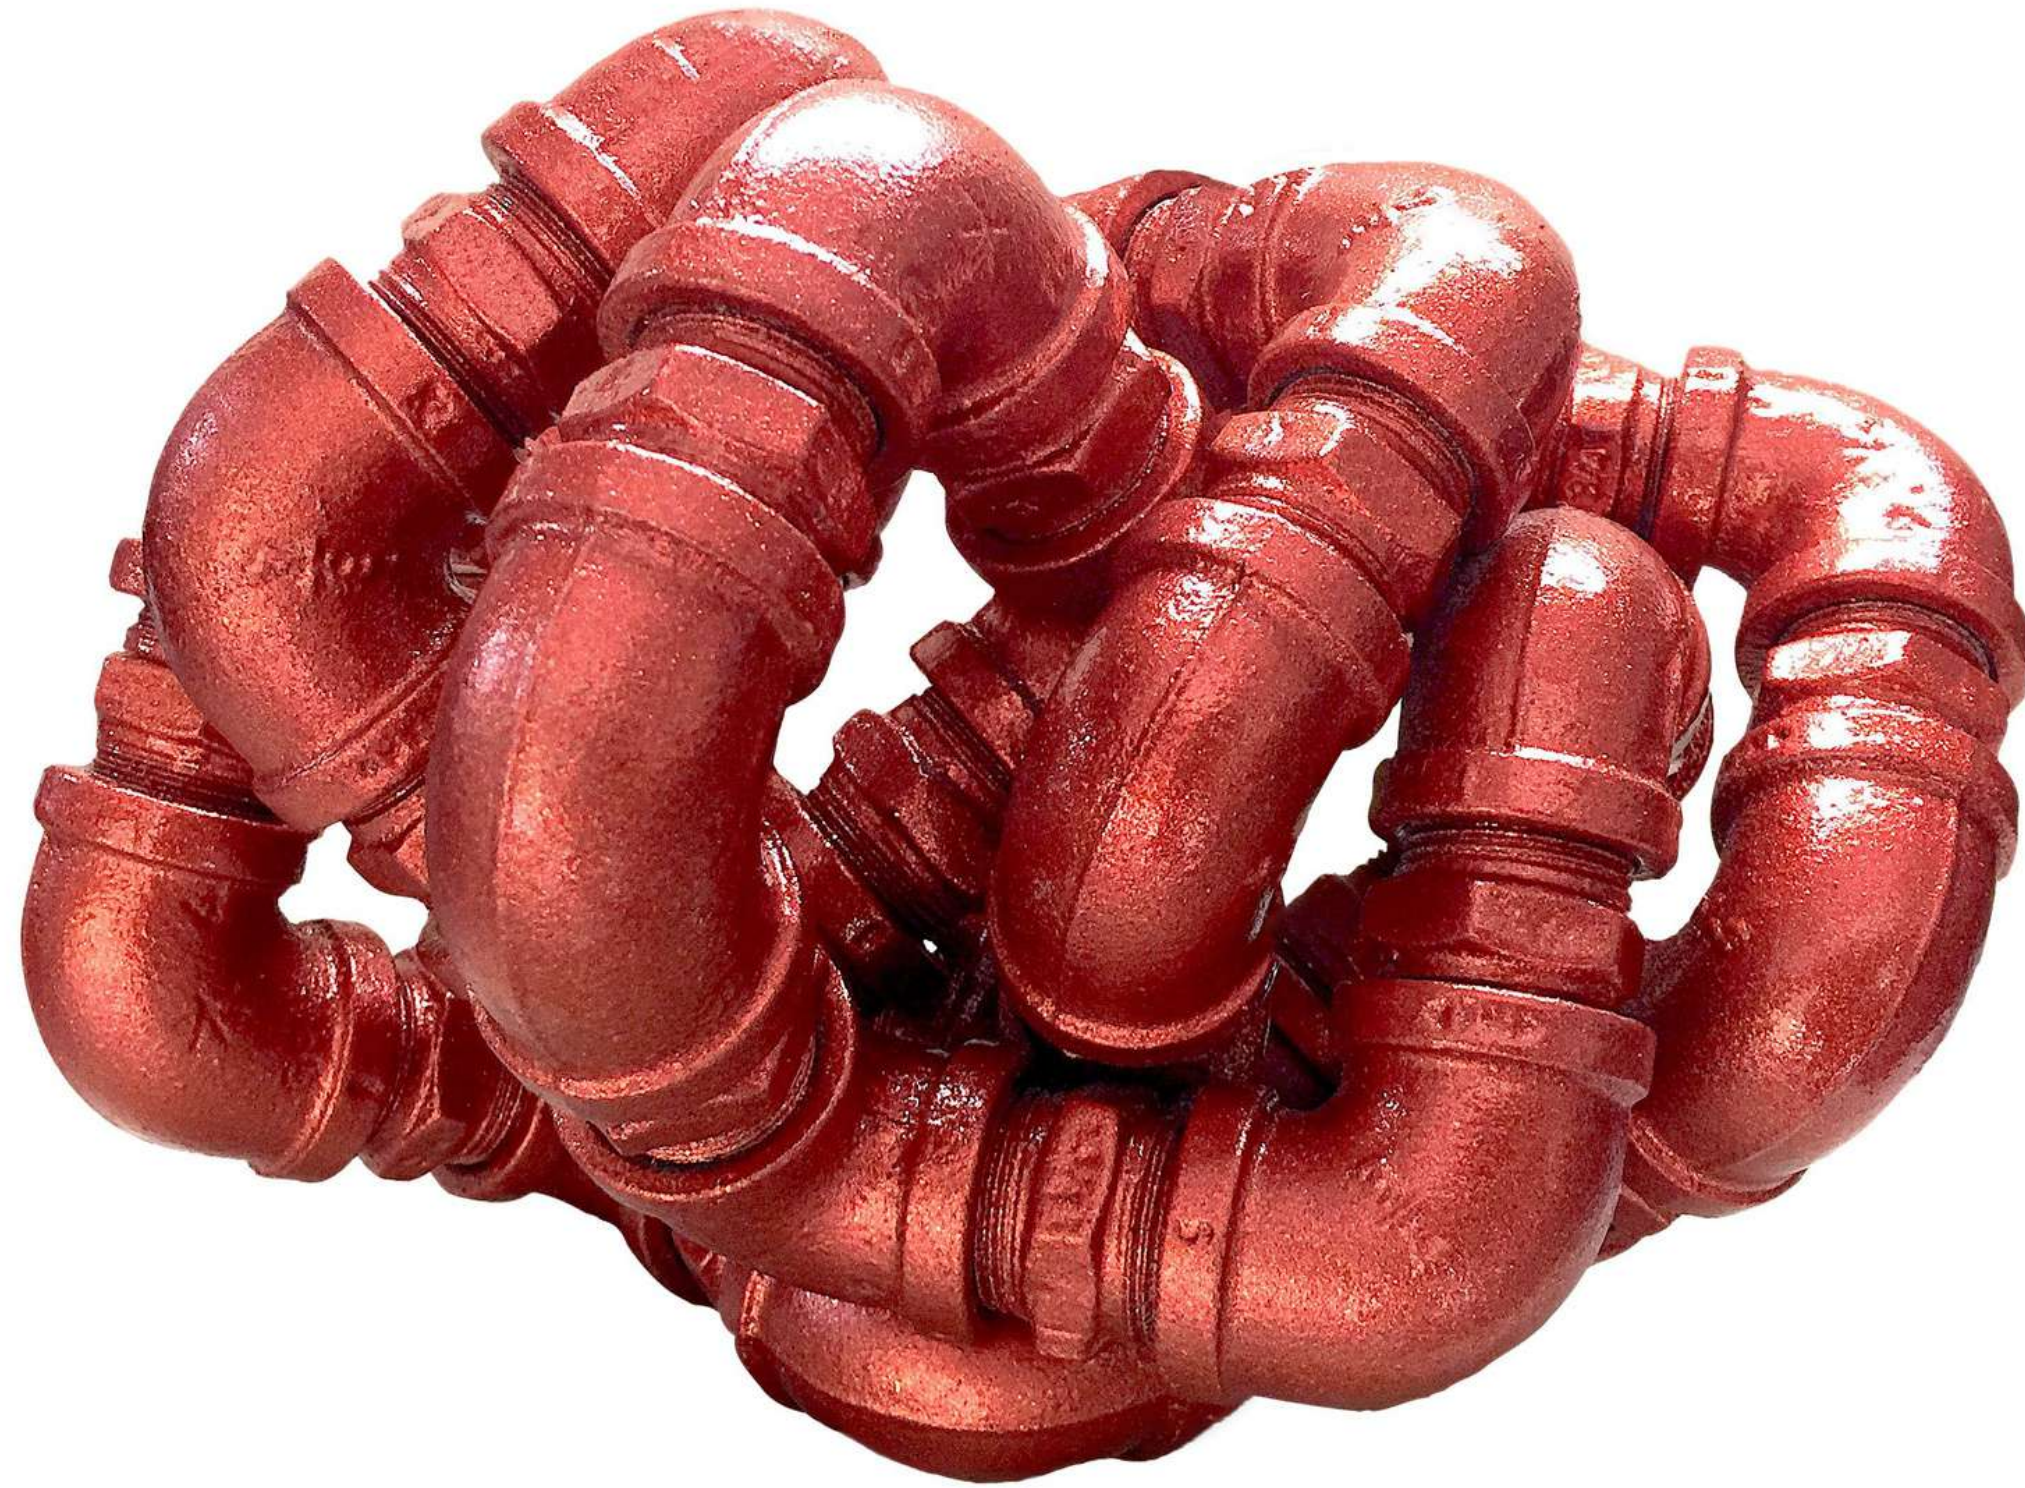

Cu29:100-FF20.90° (Woodland Grey),
2021,
Copper, enamel paint,
200 x 245 x 300 (mm).
\$1450

Cu29:100-FF20.90° (Yellow),
2021,
Copper, enamel paint,
150 x 275 x 270 (mm), 3.6kg
\$1450

Fe:30-MF25.90° (Light Grey),
2021,
Galvanised metal, enamel paint,
140 x 205 x 205 (mm), 4kg
\$1250

Cu29:50-MF22.90° (Red),
2021,
Copper, enamel paint,
130 x 225 x 145 (mm), 1.6kg.
\$1350

30-FF25.90° (Copper-red silver flake),
2021,
Galvanised metal, flake powder pigment, polyurethane,
175 x 225 x 250 (mm), 6.5kg
\$1250