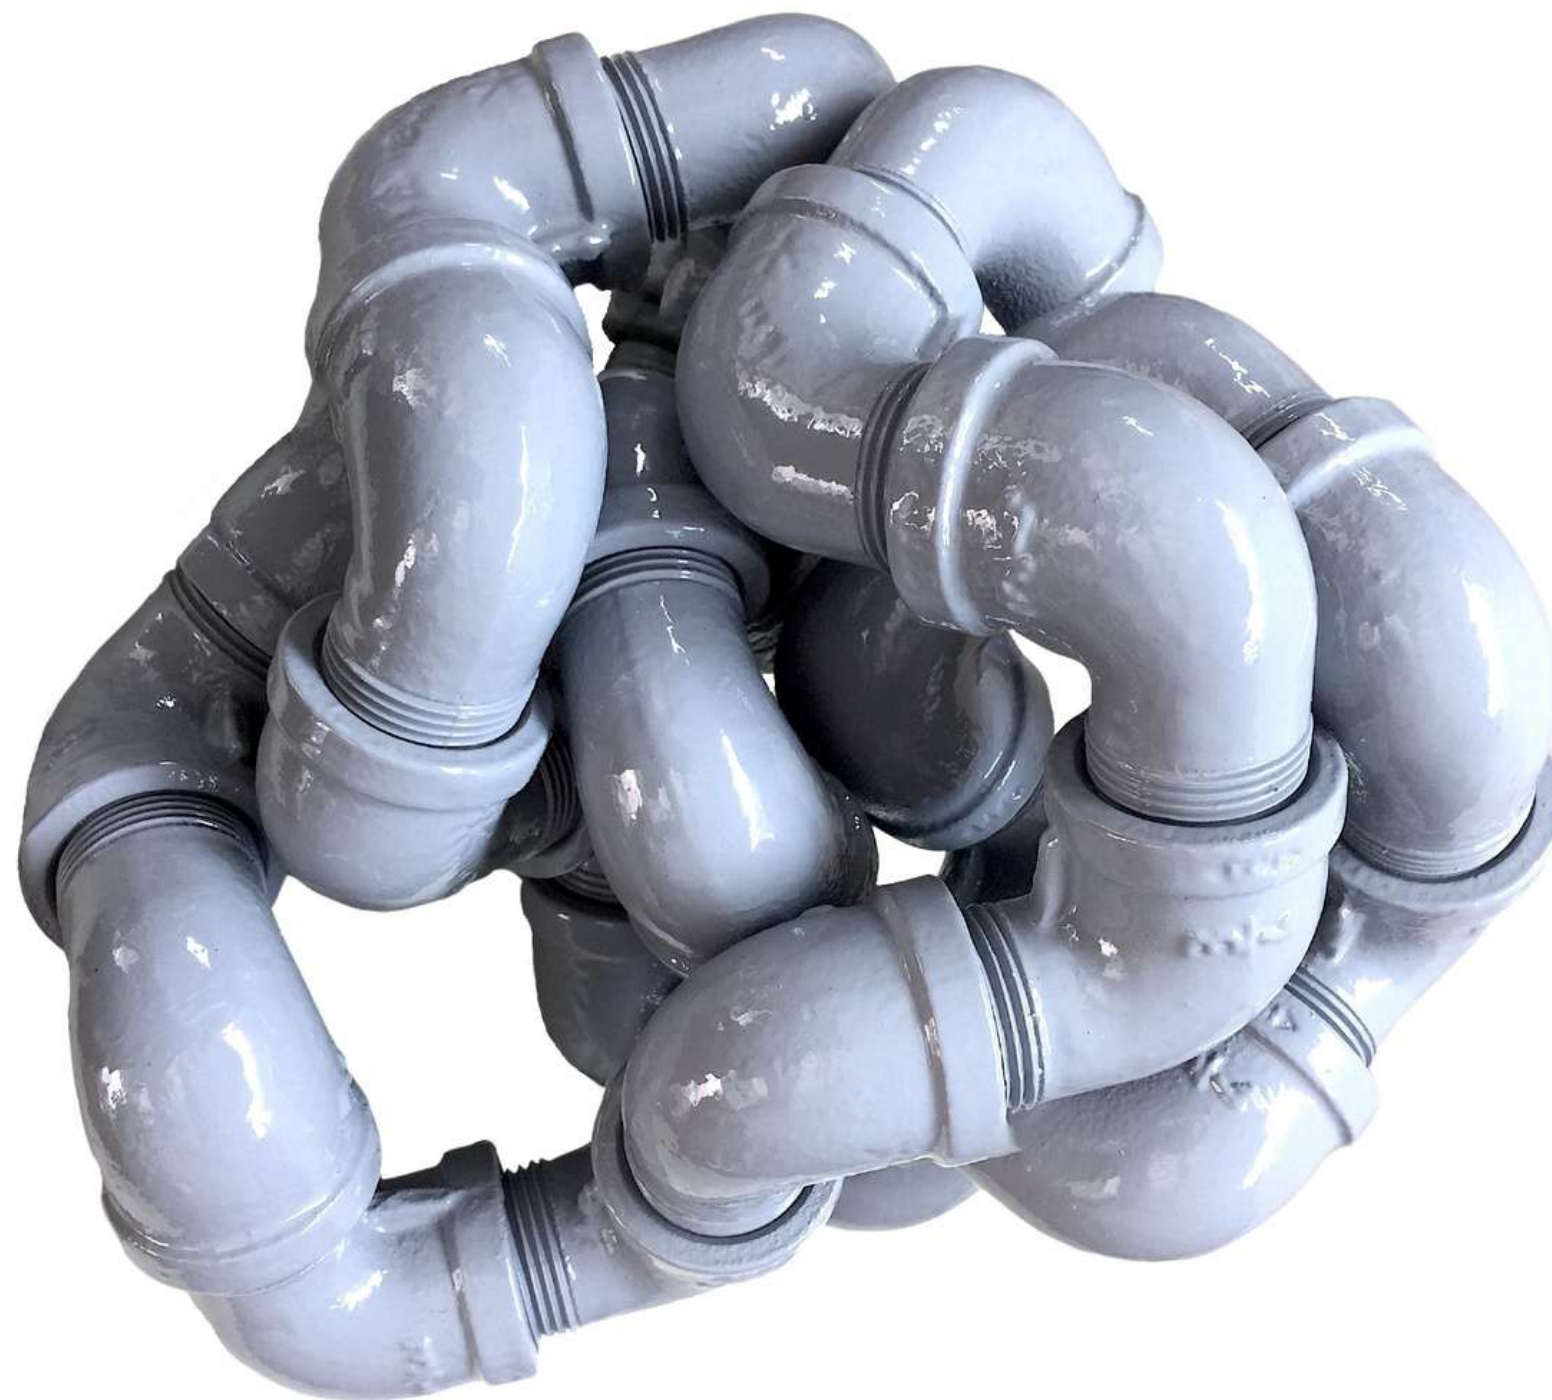

200:FF25.90° (Golden Yellow),
2021,
Copper, enamel paint, silver/metal alloy,
330 x 460 x 330 (mm)
\$2500

Cu29[2] (50:MF22.90°),
2021, Copper, silver/metal alloy,
155 x 210 x 155 (mm), 1.5kg.
\$1250

Cu29[1] (50:MF22.90°),
2021,
Copper, silver/metal alloy,
205 x 145 x 120 (mm), 1.5kg.
\$1250

Cu29:100-FF20.90° (Woodland Grey),
2021,
Copper, enamel paint,
200 x 245 x 300 (mm).
\$1450

Cu29:100-FF20.90° (Yellow),
2021,
Copper, enamel paint,
150 x 275 x 270 (mm), 3.6kg
\$1450

Fe:30-MF25.90° (Light Grey),
2021,
Galvanised metal, enamel paint,
140 x 205 x 205 (mm), 4kg
\$1250

Cu29:50-MF22.90° (Red),
2021,
Copper, enamel paint,
130 x 225 x 145 (mm), 1.6kg.
\$1350

30-FF25.90° (Copper-red silver flake),
2021,
Galvanised metal, flake powder pigment, polyurethane,
175 x 225 x 250 (mm), 6.5kg
\$1250