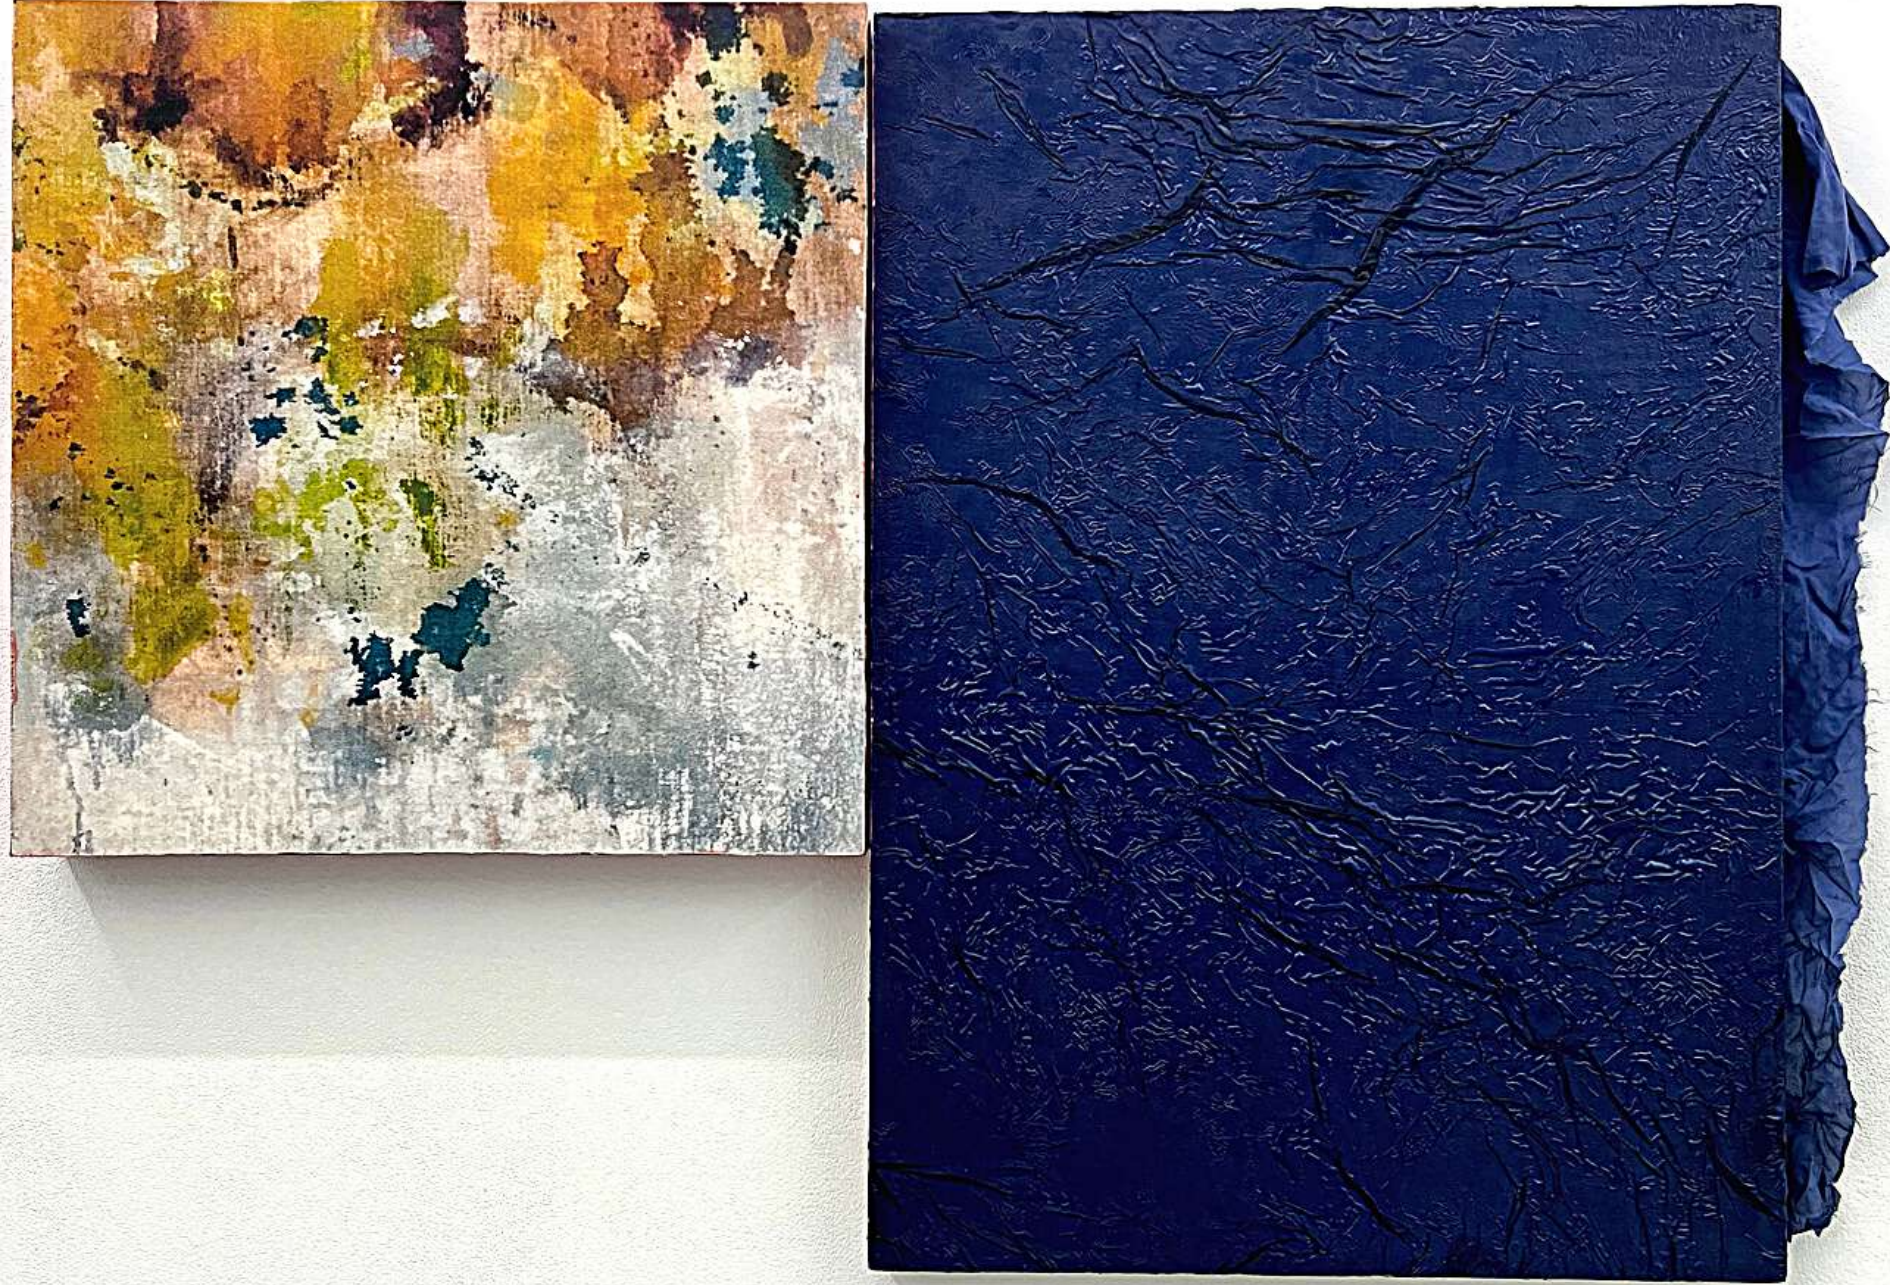

Composition 3, 2021
timber, canvas, silk, metallic acrylic
adhesive and acrylic paint
dimensions variable
$800