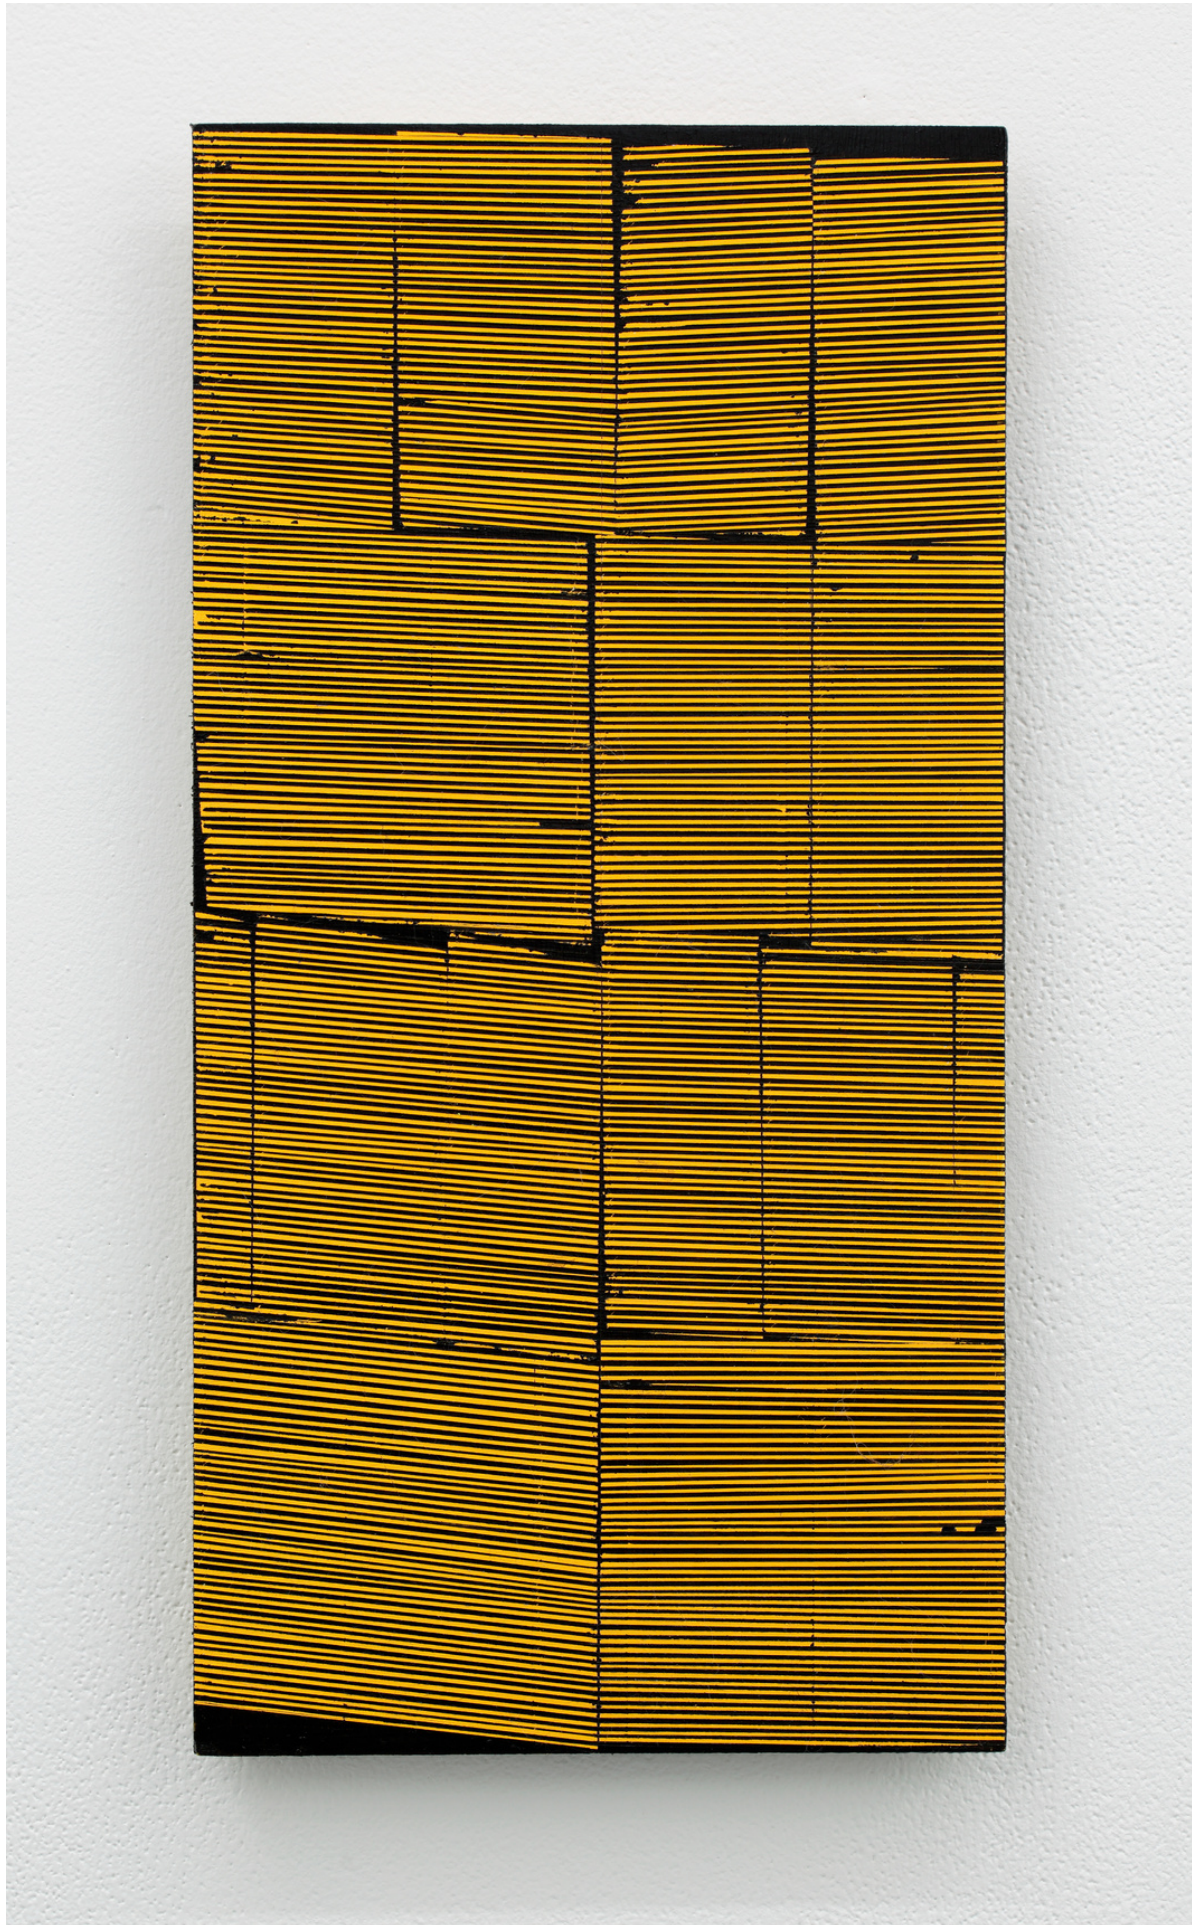

EMMA LANGRIDGE BREAK / BREAK

July 20th – August 6th, 2022

Inquiries : info@fivewalls.com.au

or

Missy : +61403055344

level 1 / 119 - 121 Hopkins Street Footscray 3011 | fivewalls.com.au | wed - sat 12 - 5 pm

Mass, 2022
enamel / acrylic on wood
90cm diameter

Seam, 2022
enamel / acrylic on wood
40 x 20cm

Quarter I
2022
enamel / acrylic on wood
25cm diameter

Quarter II
2022
enamel / acrylic on wood
25cm diameter

Disrupt I, 2022
enamel / acrylic on wood
29 x 21 cm

Disrupt II, 2022
enamel / acrylic on wood
29 x 21 cm

Disrupt III, 2022
enamel / acrylic on wood
29 x 21 cm

Cumber, 2021-22
enamel / acrylic on wood
50 x 40 cm