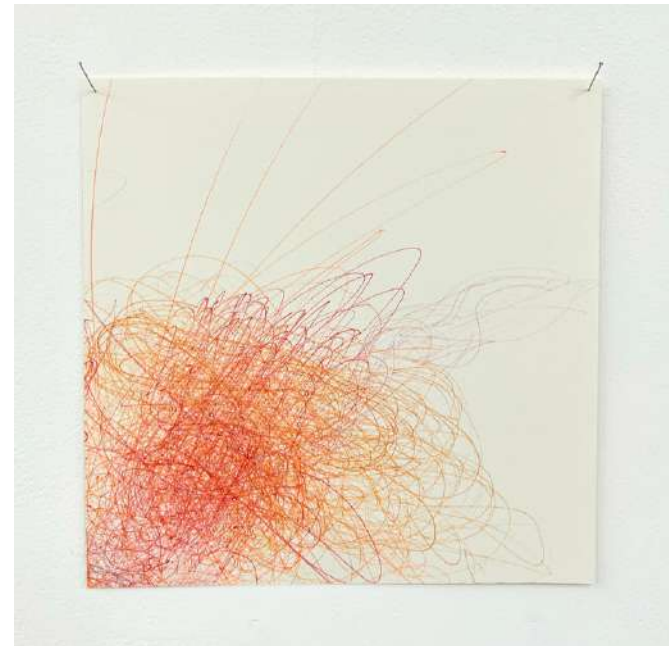

SGE... (Little Burst)
2023
archival ink on paper
20 x 20 cm
$150