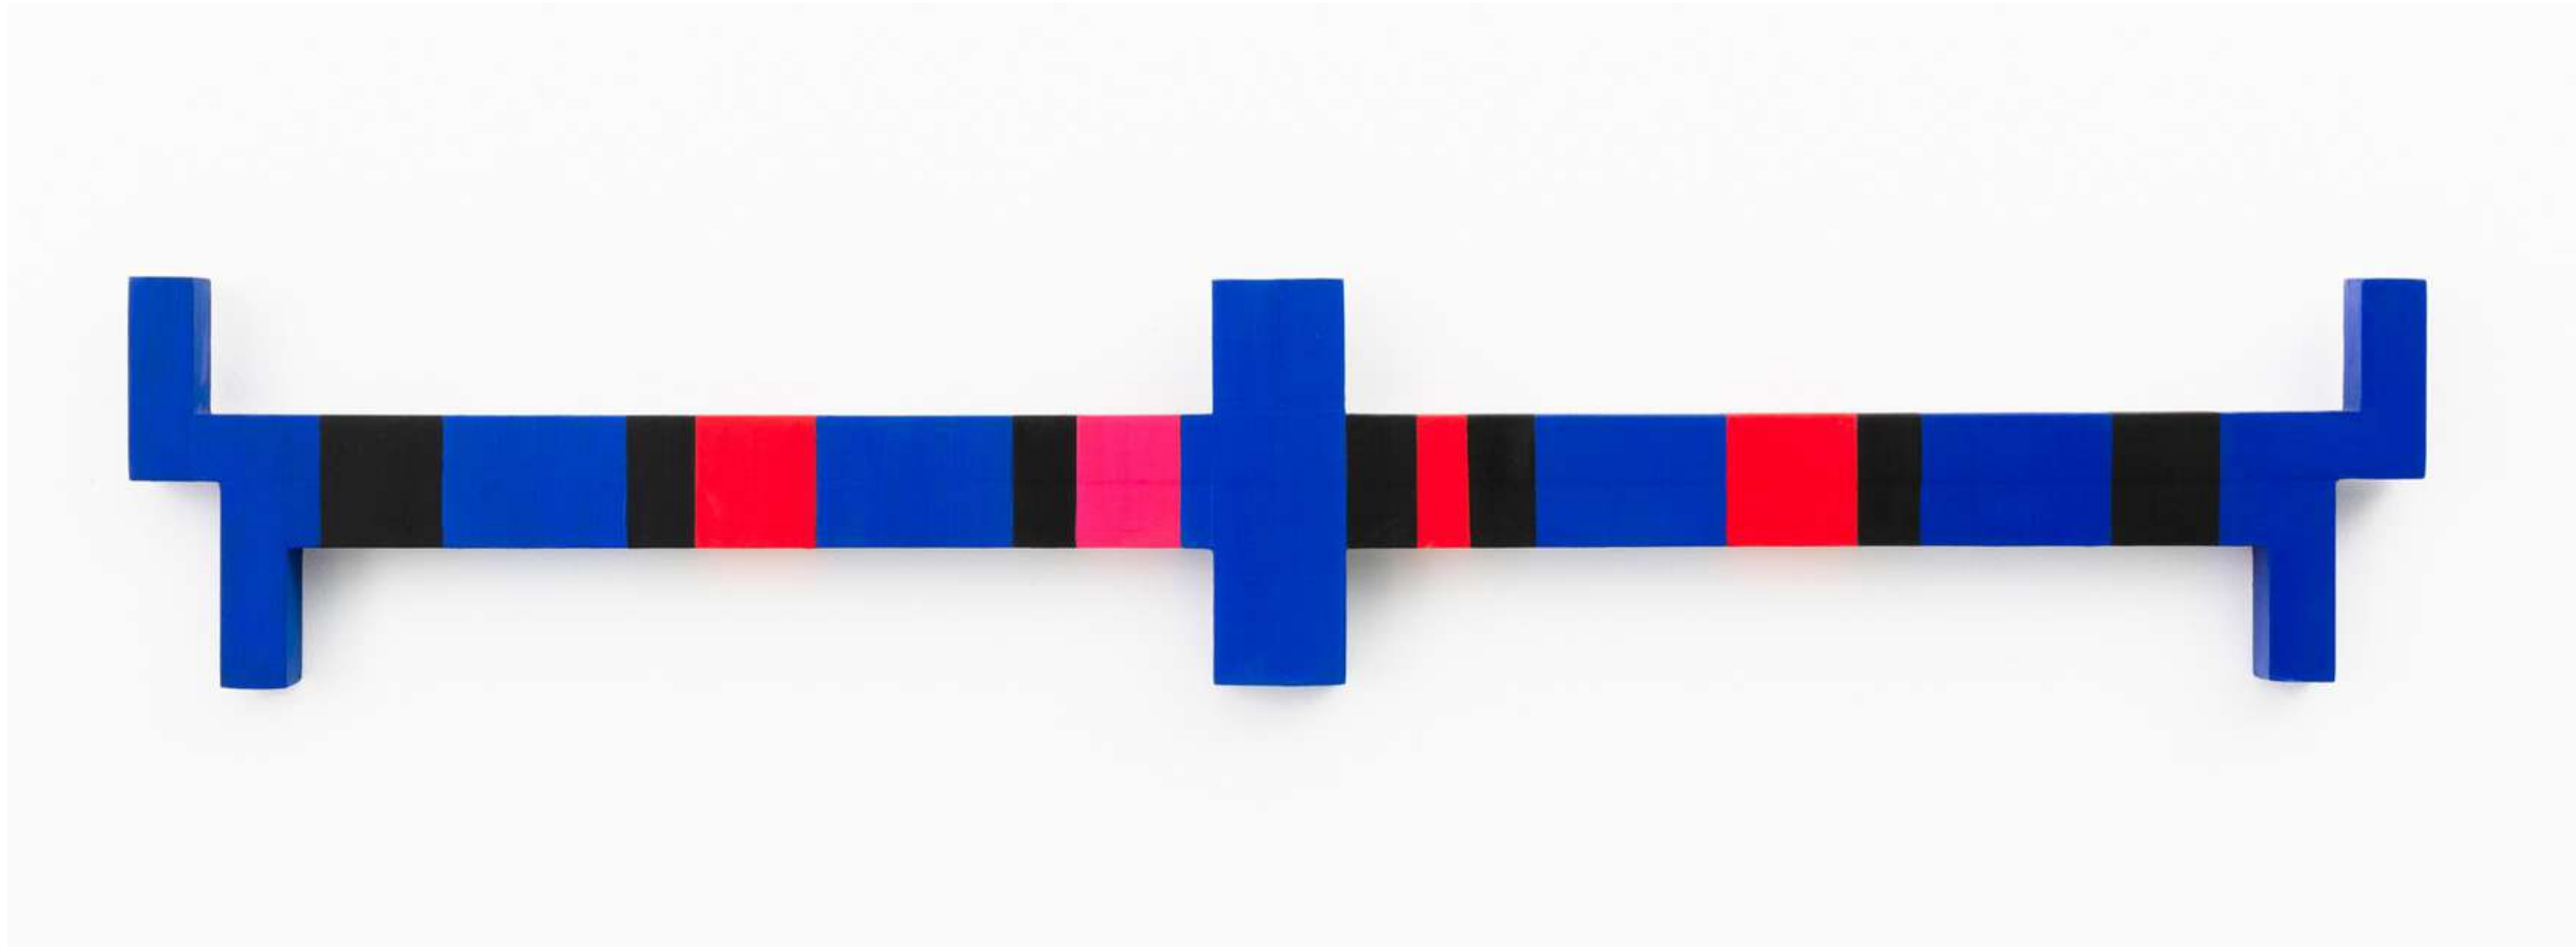

This exhibition of work continues my ongoing enquiry and explorations into seriality, measurement, and perceptions of space in object-based painting. The formal simplicity of the work pays homage to modernist abstraction while the wooden supports, protrusions and extensions create gaps and spaces that pose slippery questions around our relationship to the real, the imagined and the abstract.

These works have been developed from existing measured pre-cut ply and reassembled wooden off-cuts. The reformation of these off-cuts creates a visual counterpoint between the planar surface, edges and spaces of the rectilinear forms and create a conversation between intent and unexpected outcomes in the production of work.

Mid-line conjures associations to the box like structure of the body's core stability. The proximity and placement of the works in Mid- line reference this core stability while generating an engagement with a broader framework of ideas associated with containment, division, and displacement. The works require slow viewing from multiple perspectives and engage the body in an intimate and ambiguous conversation between the viewer and the surrounding architectural space within the gallery.