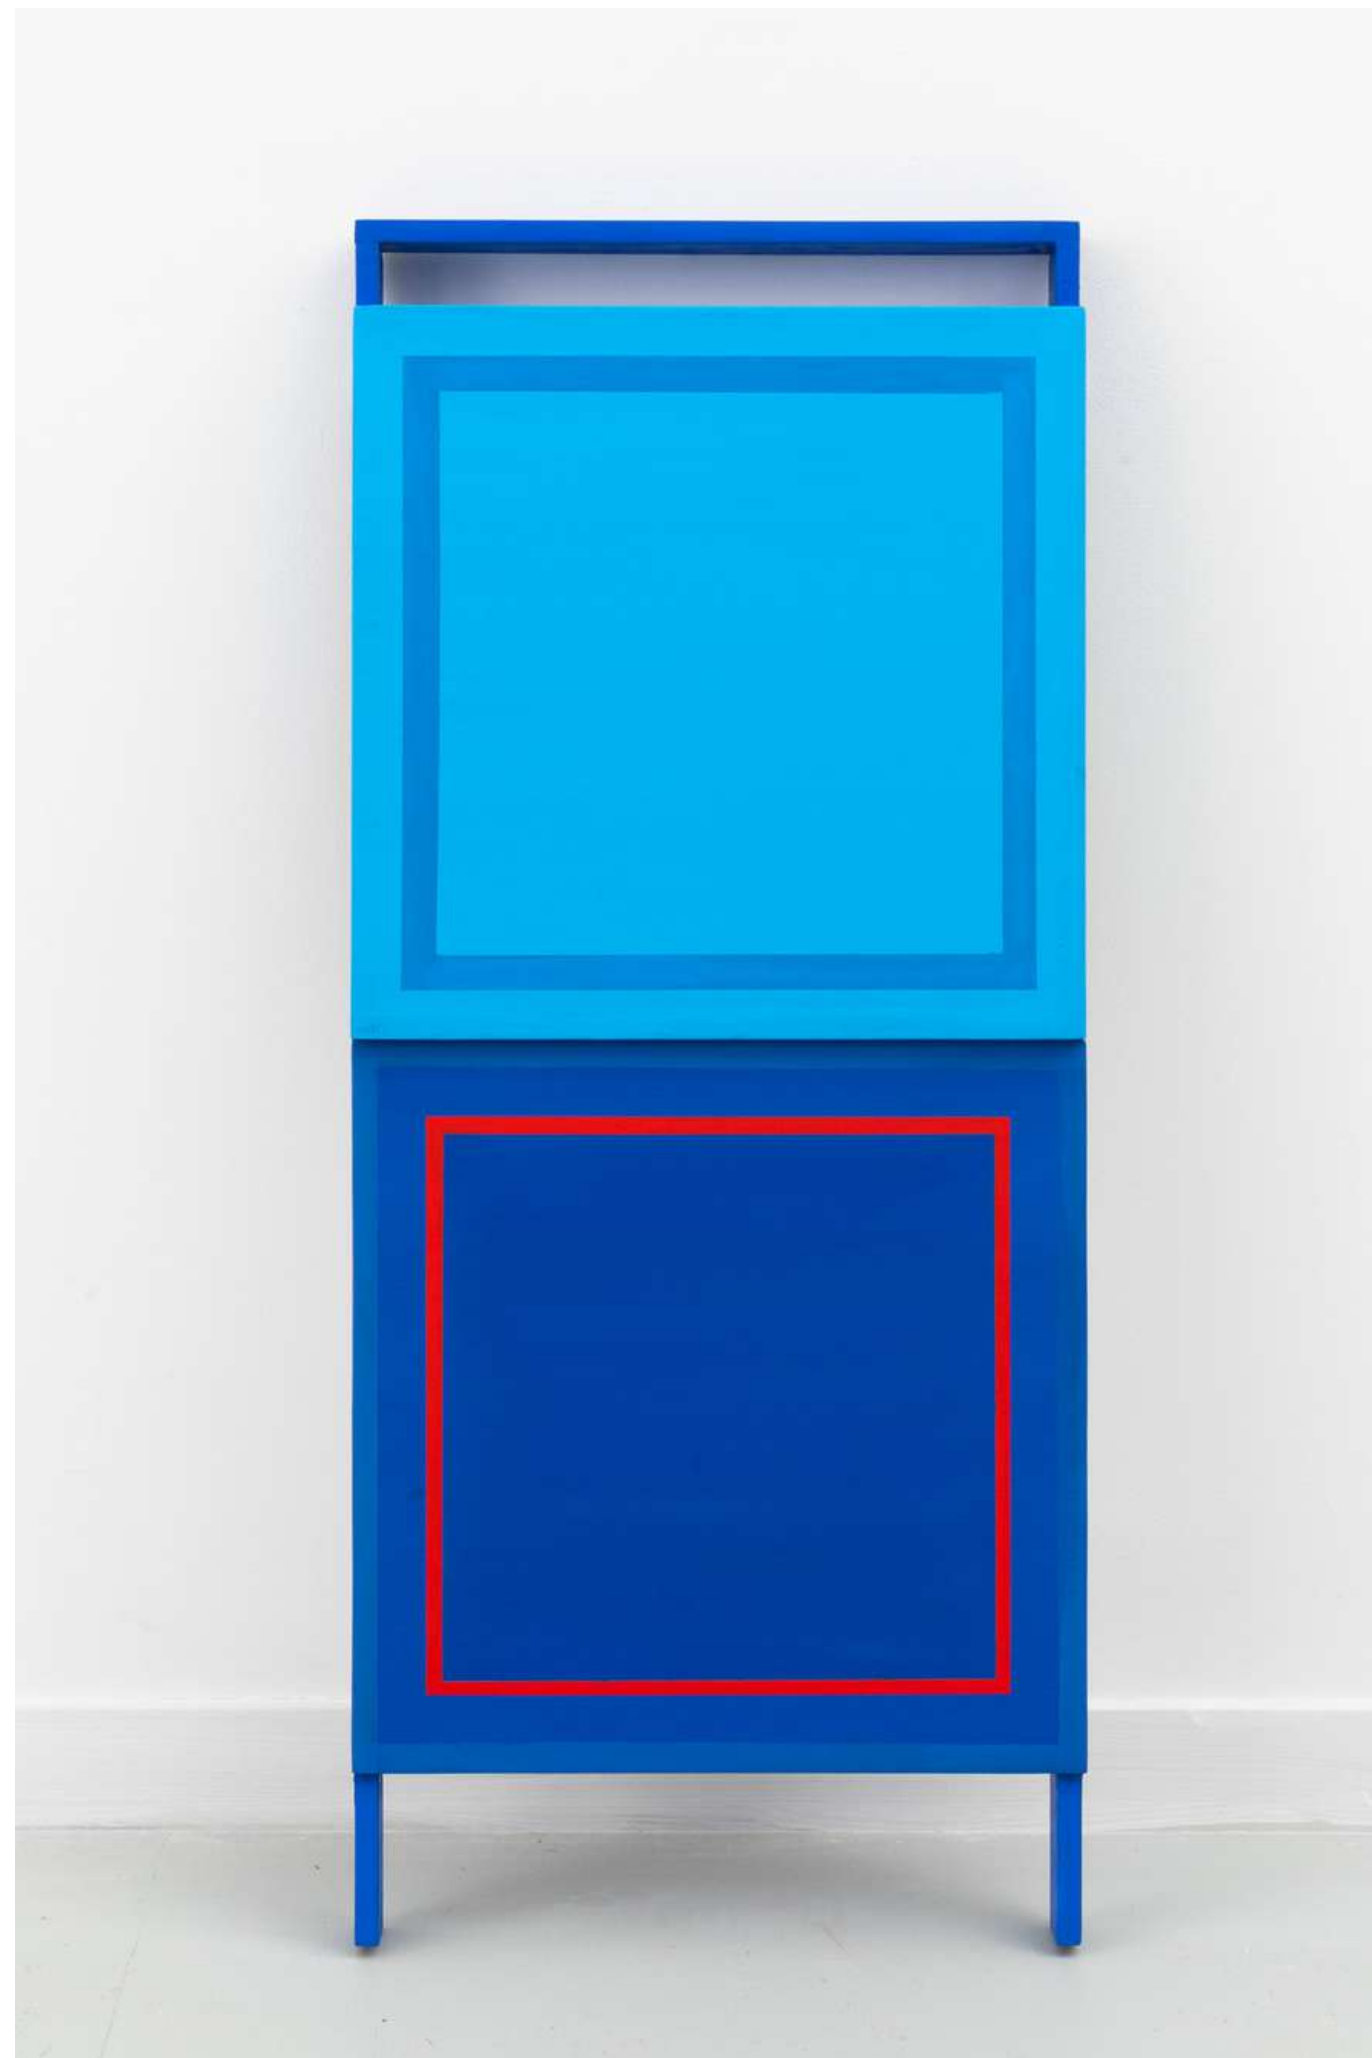

This exhibition of work continues my ongoing enquiry and explorations into seriality, measurement, and perceptions of space in object-based painting. The formal simplicity of the work pays homage to modernist abstraction while the wooden supports, protrusions and extensions create gaps and spaces that pose slippery questions around our relationship to the real, the imagined and the abstract.

These works have been developed from existing measured pre-cut ply and reassembled wooden off-cuts. The reformation of these off-cuts creates a visual counterpoint between the planar surface, edges and spaces of the rectilinear forms and create a conversation between intent and unexpected outcomes in the production of work.

Mid-line conjures associations to the box like structure of the body's core stability. The proximity and placement of the works in Mid- line reference this core stability while generating an engagement with a broader framework of ideas associated with containment, division, and displacement. The works require slow viewing from multiple perspectives and engage the body in an intimate and ambiguous conversation between the viewer and the surrounding architectural space within the gallery.

Red box
2023
acrylic, marble dust and oil on wood
55 x 29 x 5 cm
\$1,800

Spare post

2023

acrylic, marble dust and oil on wood

103 x 12 x 3 cm

\$1,500

Double-down
2023
acrylic, marble dust and oil on wood
83 x 35 x 6 cm
\$3,400