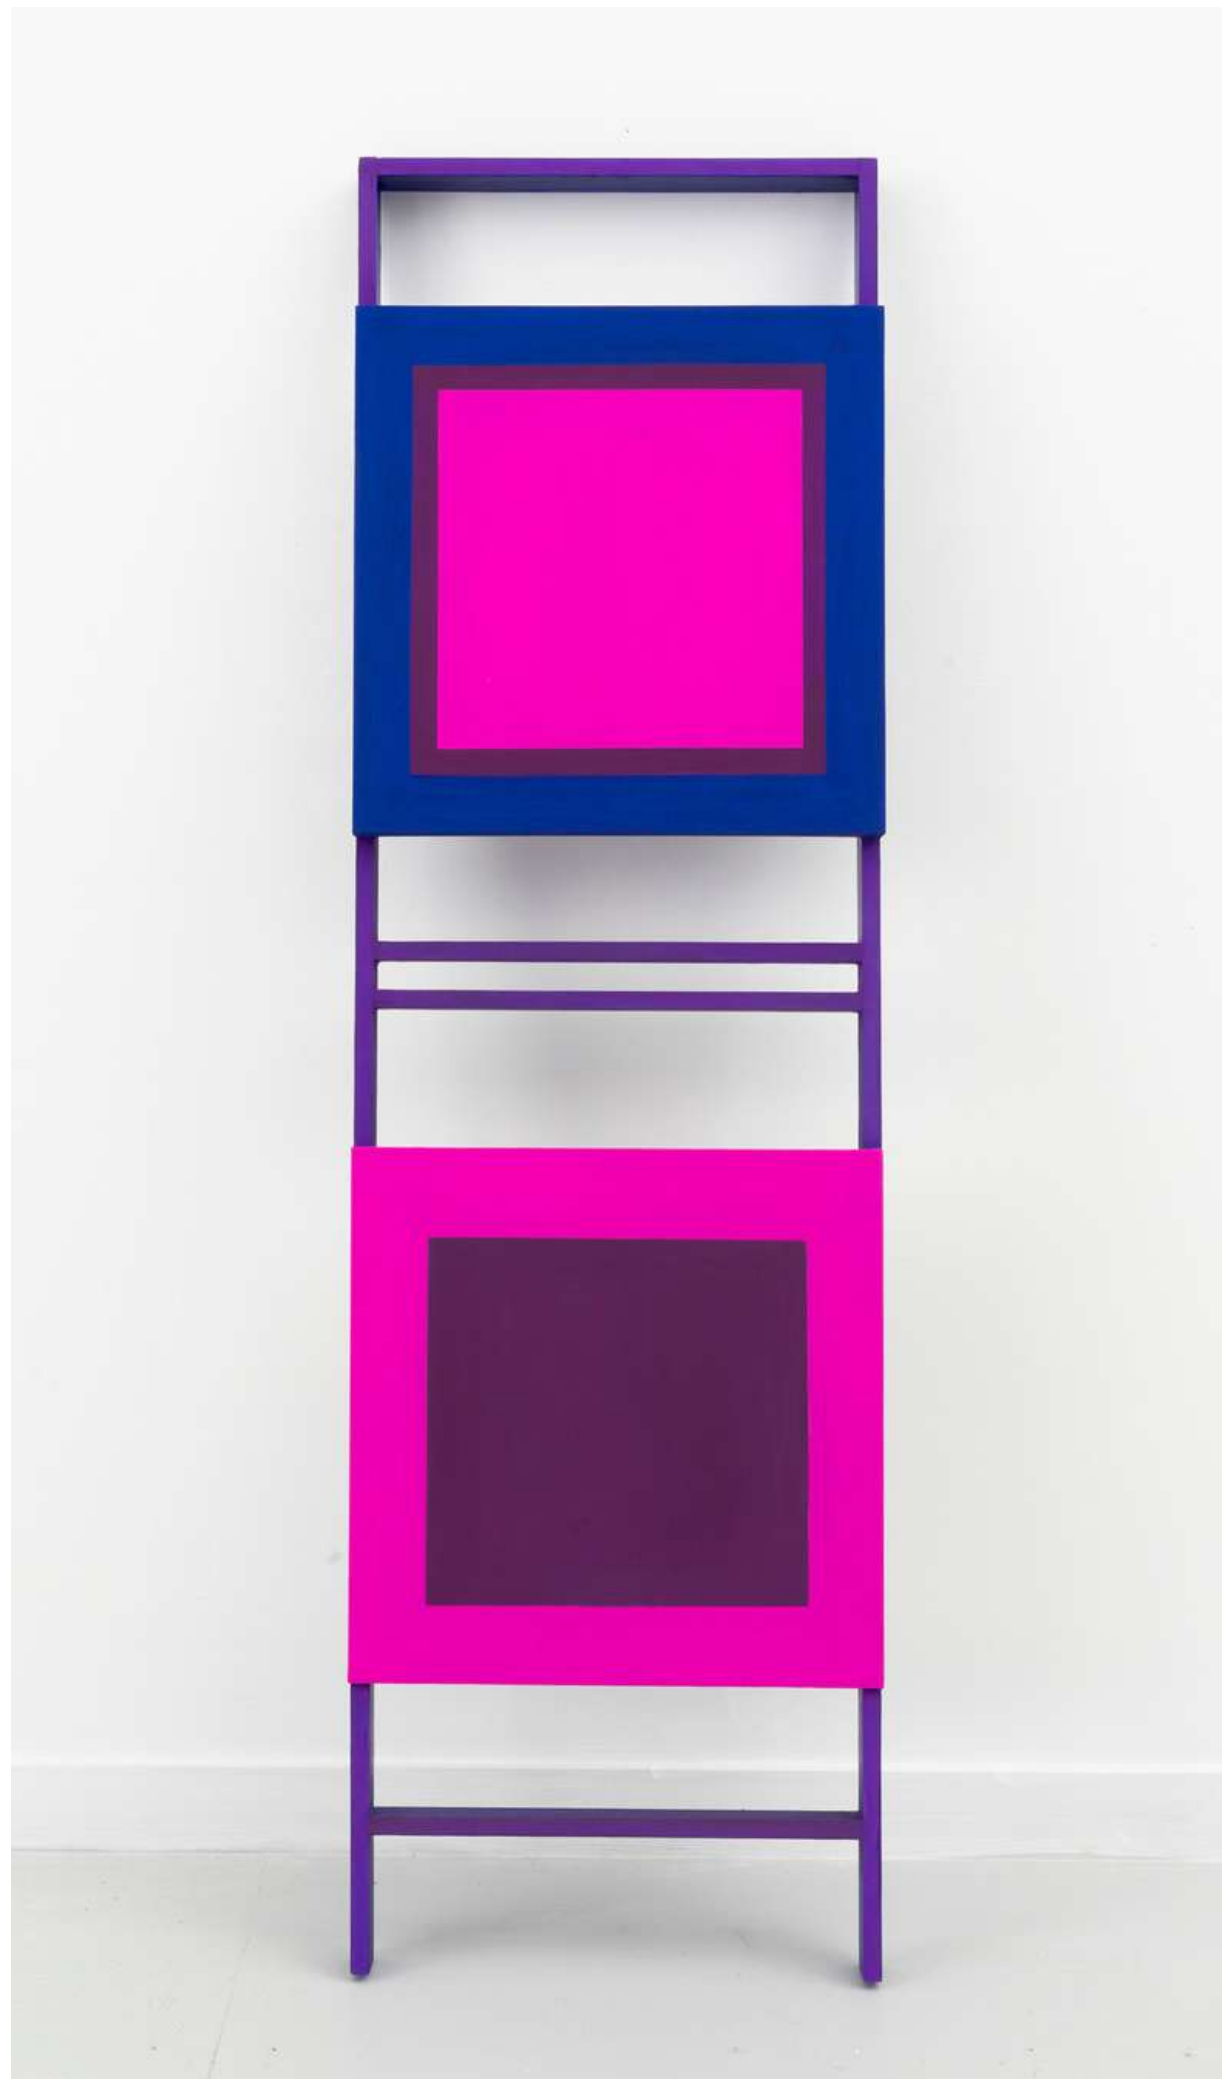

This exhibition of work continues my ongoing enquiry and explorations into seriality, measurement, and perceptions of space in object-based painting. The formal simplicity of the work pays homage to modernist abstraction while the wooden supports, protrusions and extensions create gaps and spaces that pose slippery questions around our relationship to the real, the imagined and the abstract.

These works have been developed from existing measured pre-cut ply and reassembled wooden off-cuts. The reformation of these off-cuts creates a visual counterpoint between the planar surface, edges and spaces of the rectilinear forms and create a conversation between intent and unexpected outcomes in the production of work.

Mid-line conjures associations to the box like structure of the body's core stability. The proximity and placement of the works in Mid- line reference this core stability while generating an engagement with a broader framework of ideas associated with containment, division, and displacement. The works require slow viewing from multiple perspectives and engage the body in an intimate and ambiguous conversation between the viewer and the surrounding architectural space within the gallery.

Em-brace
2023
acrylic, marble dust and oil on wood
19 x 109 x 3 cm
\$1,600

Blue box
2023
acrylic, marble dust and oil on wood
40 x 42 x 5 cm
\$2,500

Double-trouble
2023
acrylic, marble dust and oil on wood
121 x 35 x 6 cm
\$3,400