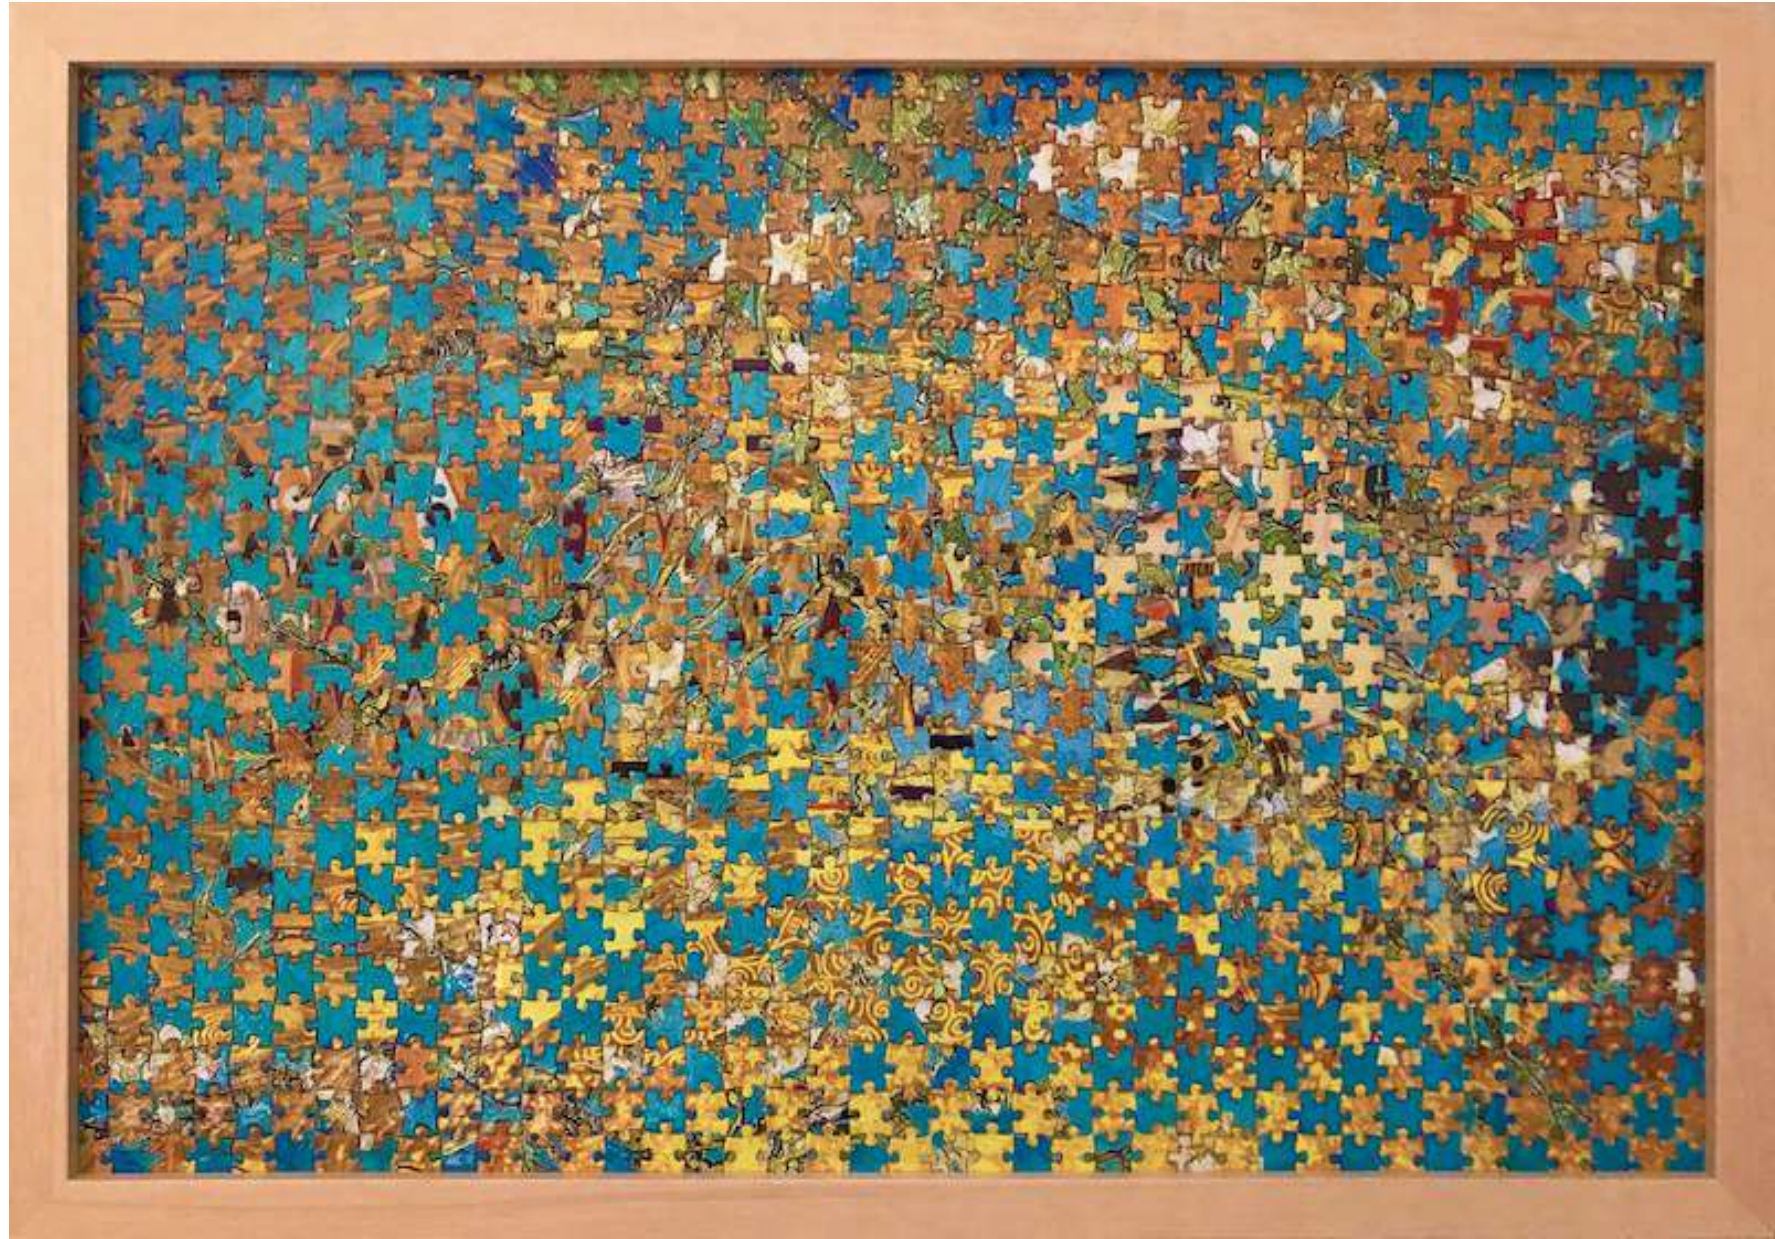

Lego mosaic (616 elements)  
24 × 24 cm  
\$200 (each) / \$1000 (six maquettes)

*The Lady in Gold Upon the Terrace at Night #1*  
2021

*The Lady in Gold Upon the Terrace at Night #2*  
2021

Jigsaw puzzle (1000 pieces)  
on treated plywood  
54 x 75 cm  
\$600 each  
\$1,000 (diptych)

*The Lady in Gold Among the Almond Blossoms #1*  
2022

*The Lady in Gold Among the Almond Blossoms #2*  
2022

Jigsaw puzzle (1000 pieces)  
on treated plywood  
56 x 79 cm  
\$750 each  
\$1,250 (diptych)