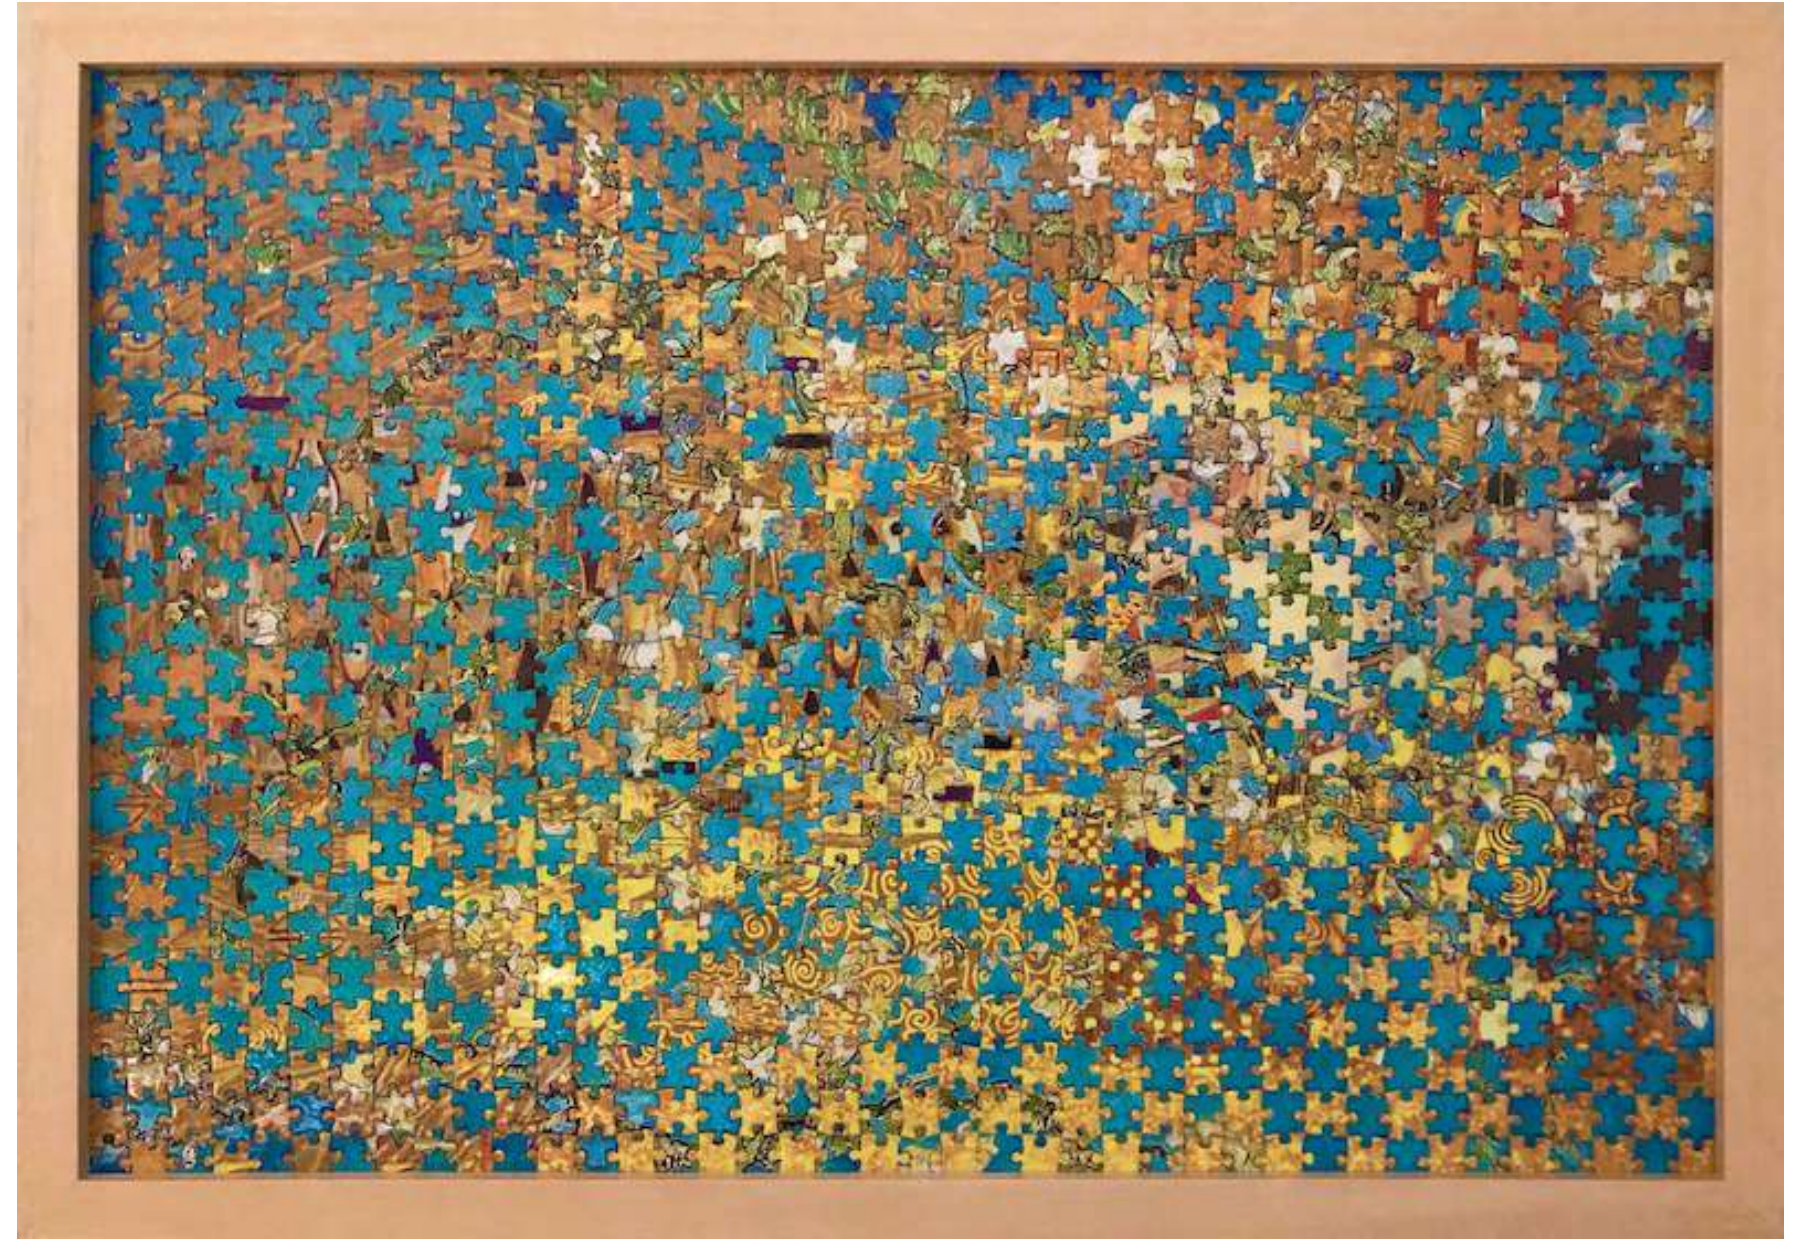

Lego mosaic (616 elements)  
24 × 24 cm  
\$200 (each) / \$1000 (six maquettes)

*The Lady in Gold Upon the Terrace at Night #1*  
2021

*The Lady in Gold Upon the Terrace at Night #2*  
2021

Jigsaw puzzle (1000 pieces)  
on treated plywood  
54 x 75 cm  
\$600 each  
\$1,000 (diptych)

*The Lady in Gold Among the Almond Blossoms #1*  
2022

*The Lady in Gold Among the Almond Blossoms #2*  
2022

Jigsaw puzzle (1000 pieces)  
on treated plywood  
56 x 79 cm  
\$750 each  
\$1,250 (diptych)