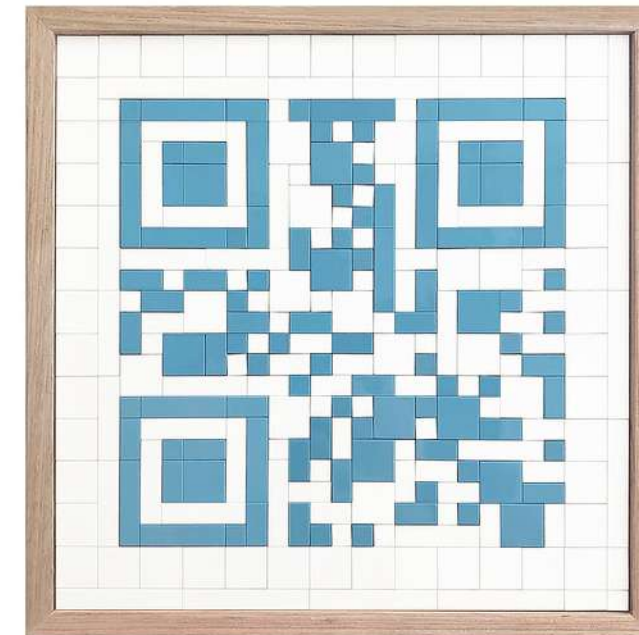

Lego mosaic (616 elements)
24 × 24 cm
$200 (each) / $1000 (six maquettes)