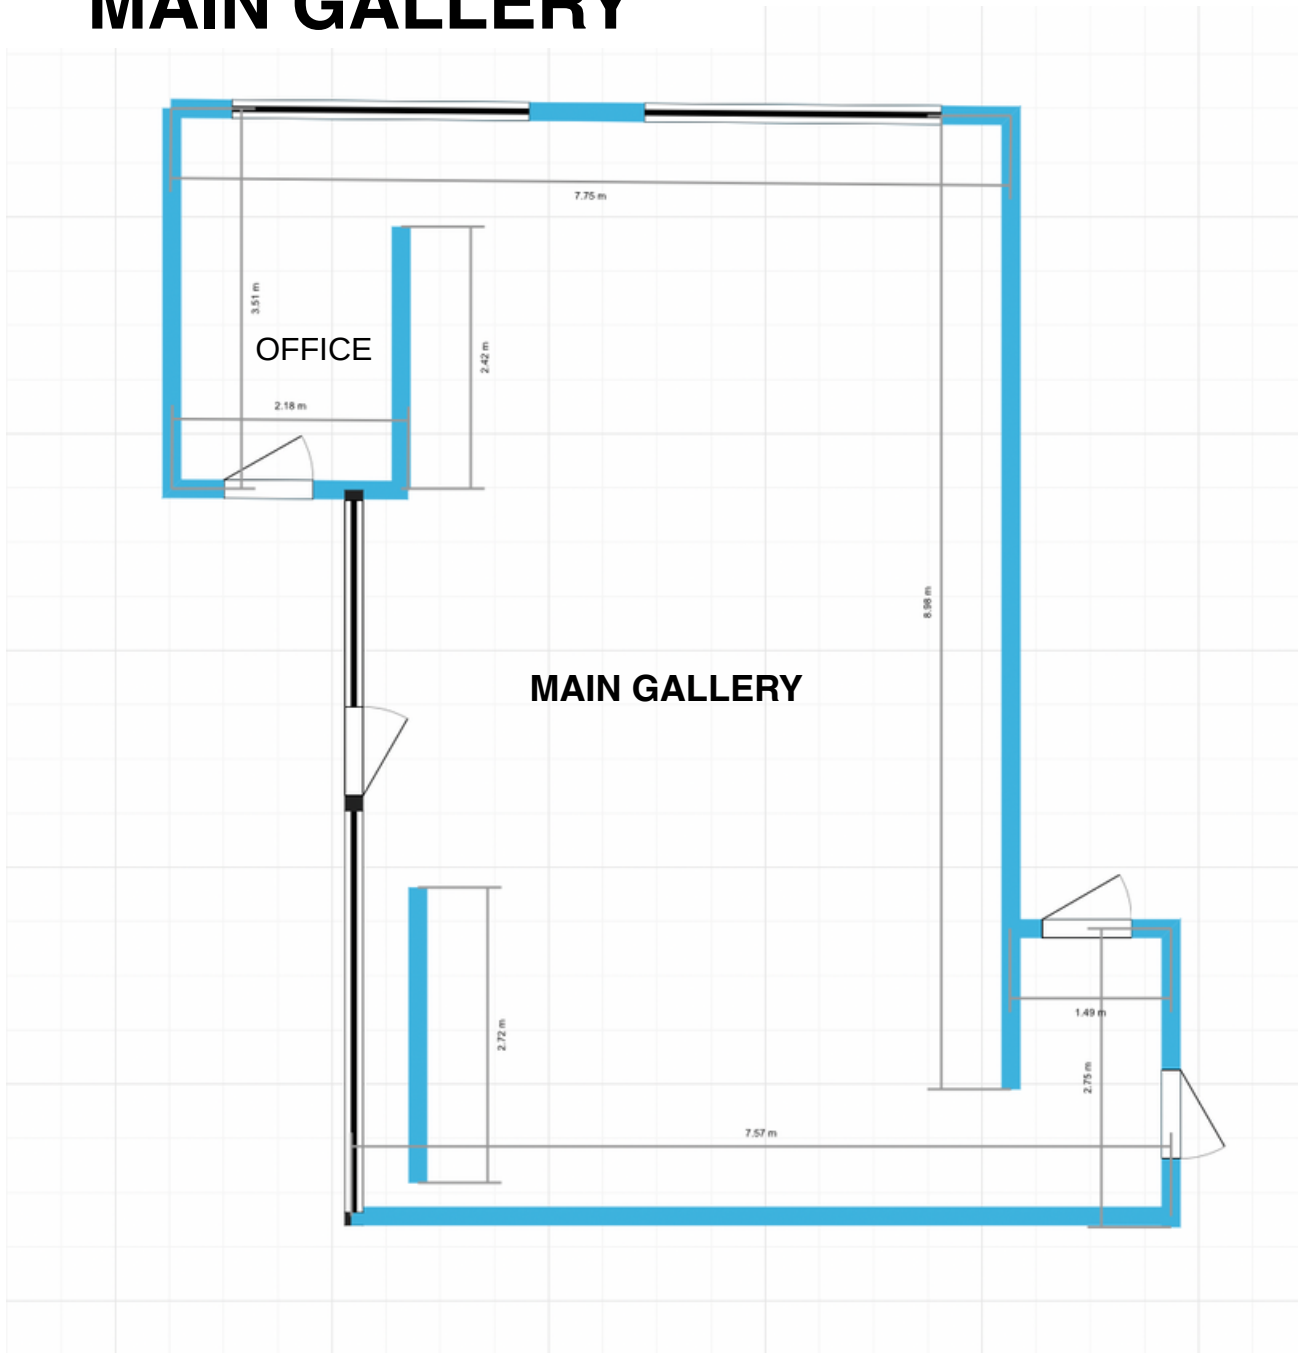

FIVE WALLS GALLERY MAIN GALLERY

GALLERY DETAILS

FLOOR = PAINTED CONCRETE

WALLS = MDF

CEILING HEIGHT = 3MTR

LIGHTING = DAYLIGHT & ADJUSTABLE TRACK LIGHTING (SPOTS)