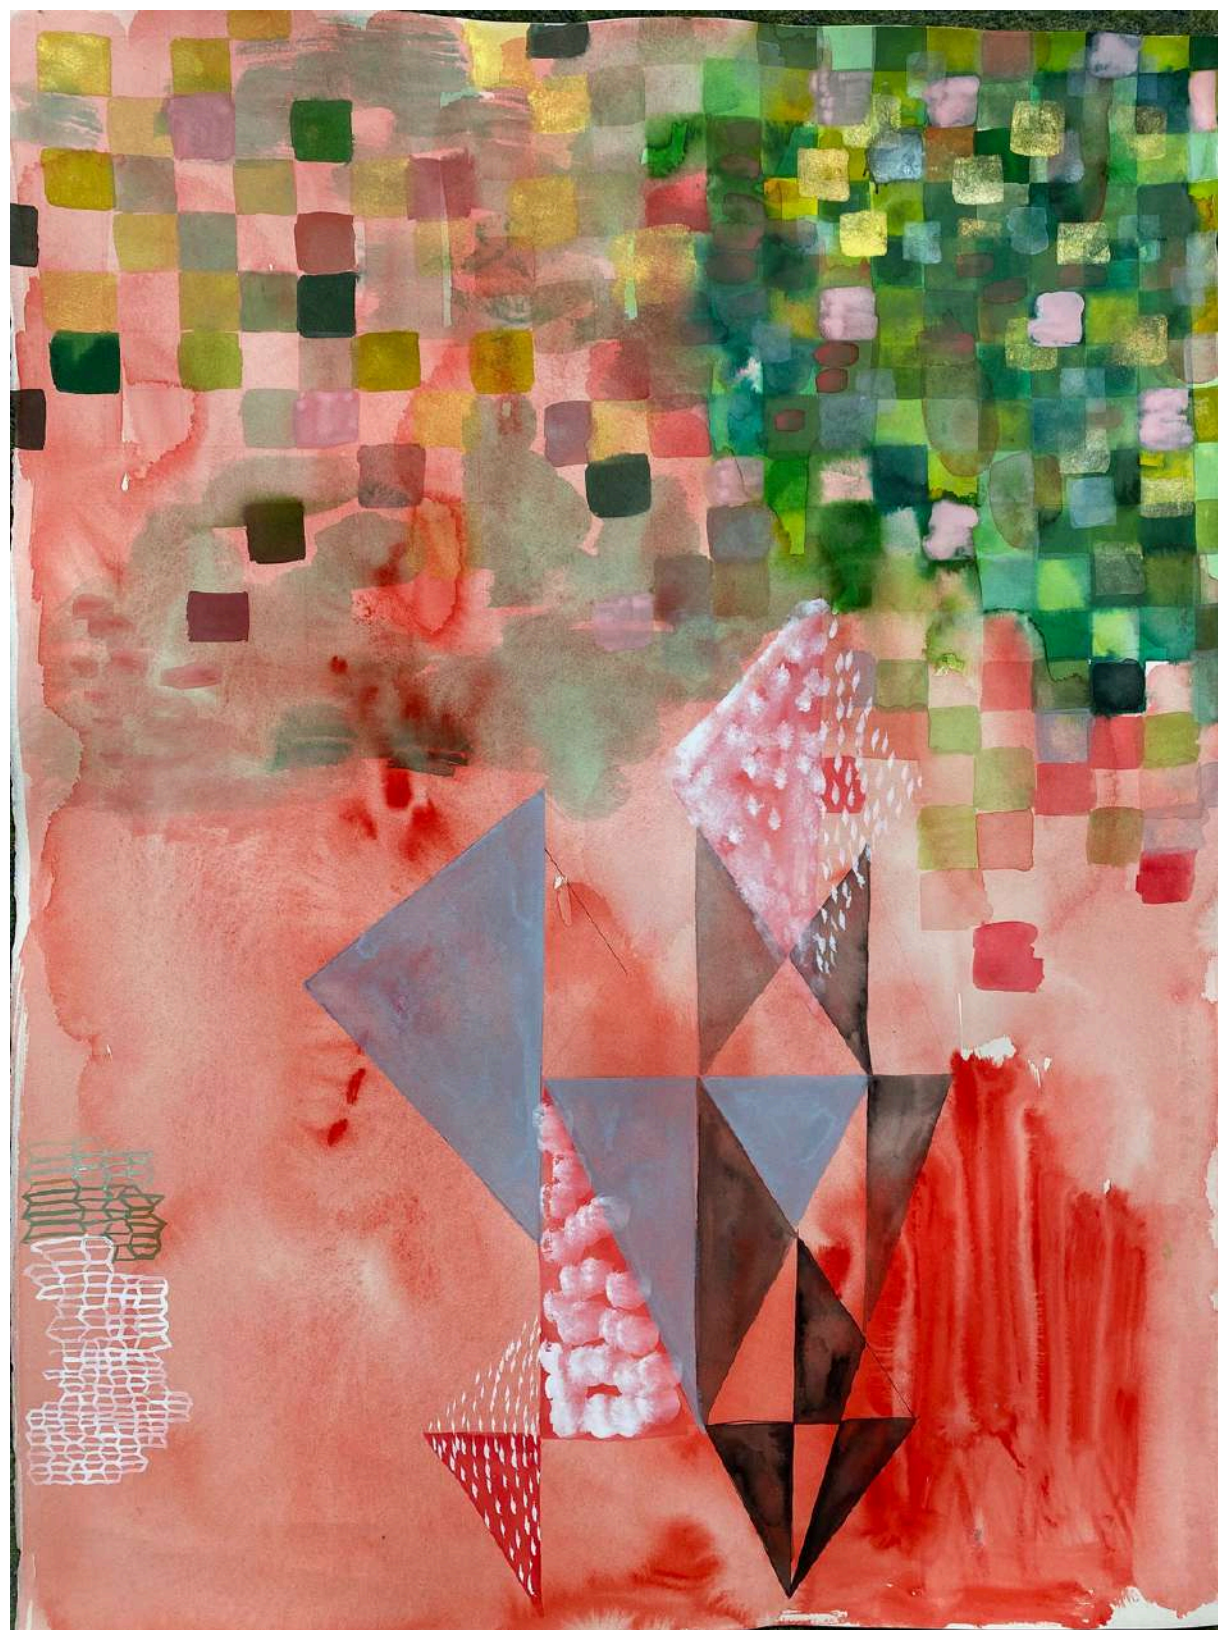

Green Rug
July 2023
Graphite, watercolour and gouache
on 300gsm Waterford
89 x 69 cm (framed)
$2,700