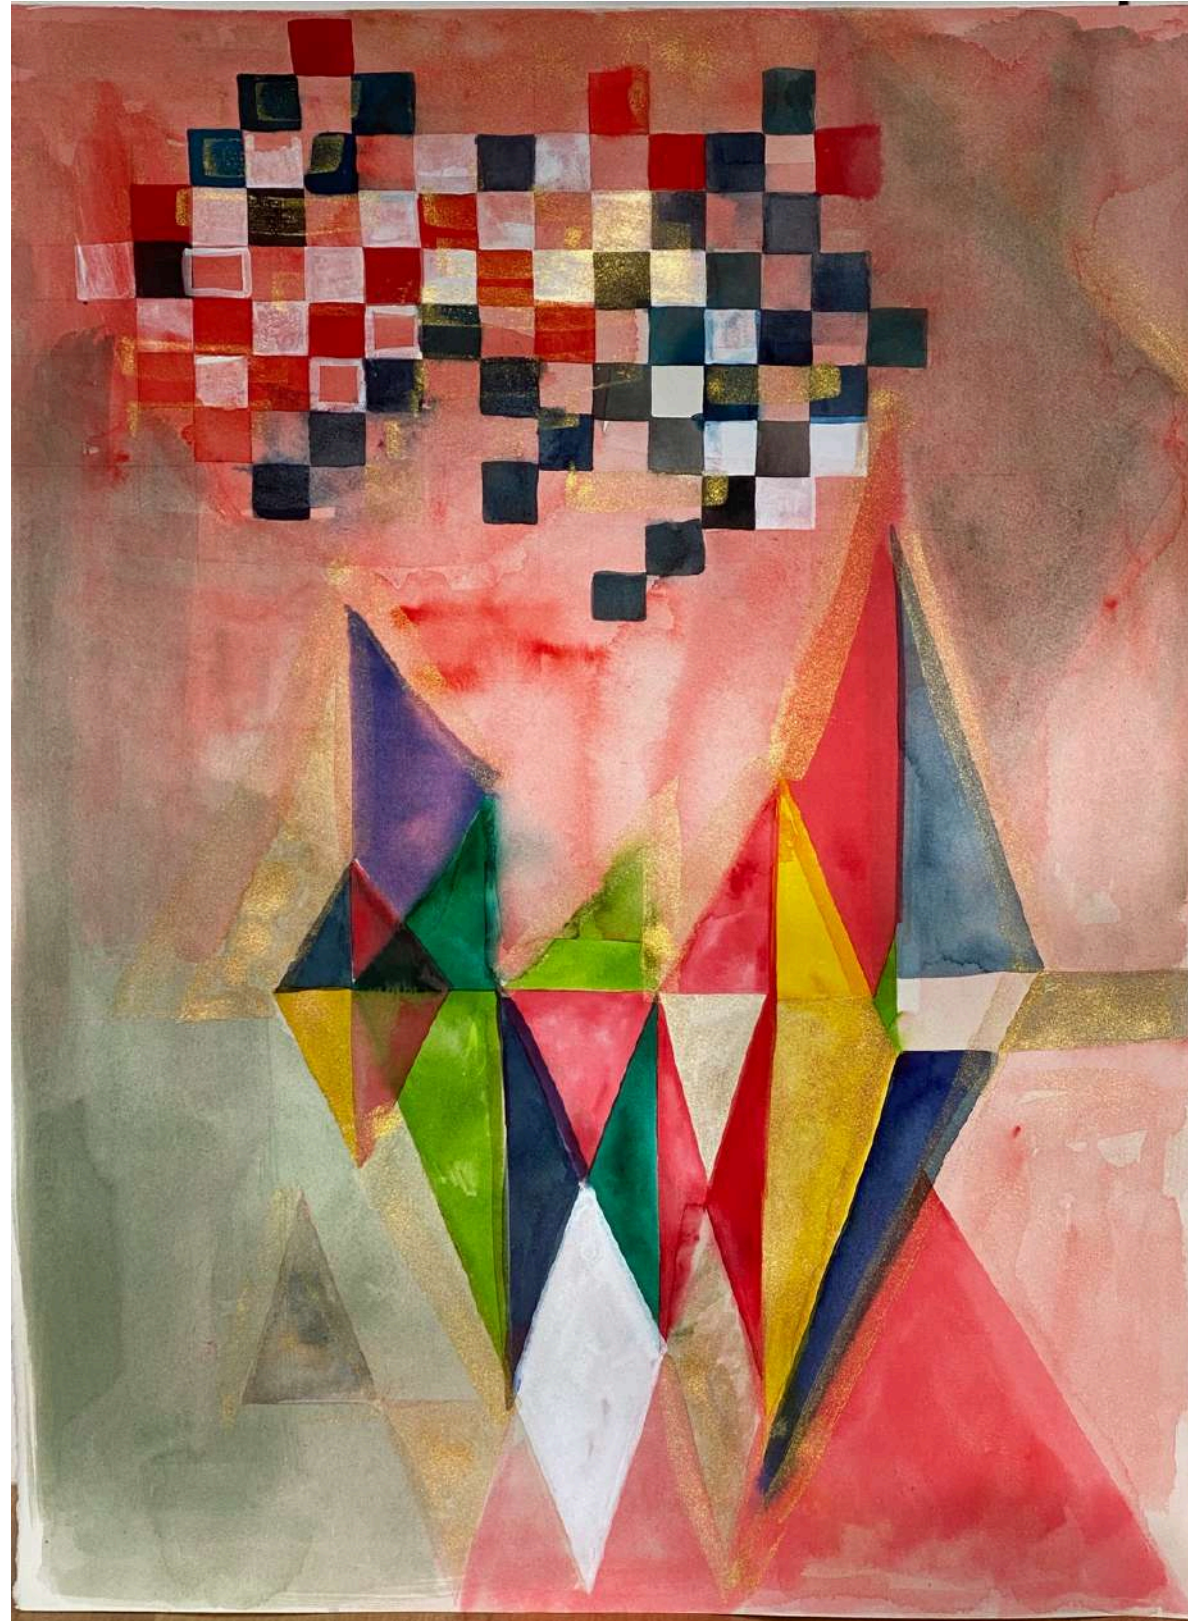

ROBIN KINGSTON

EXPERIENCE OF THE EVERYDAY

May 3rd - 25th, 2024

Inquiries
info@fivewalls.com.au
03 9043 6704

level 1/119 - 121 Hopkins Street Footscray 3011 | fivewalls.com.au | wed - sat 12 - 5 pm

Each of the artworks in this exhibition has its genesis in objects and situations from my everyday life whether it is a sequined evening purse made by my grandmother, rugs in the house, the birch trees through a bedroom window decorated with coloured glass baubles - viewed from bed, or the screens on the house that originated with a drawing made by me. Some of the artworks are in response to a very large wall work over two floors I made in the School of Art at RMIT. Experiencing this artwork is like a walk into painting.

For me, art and life are inextricably bound together - inseparable, and it is the lived experience of the light, the colour, the touch and the feeling.

Victoriana
August 2021
Graphite, watercolour and gouache
on 600gsm paper
51 x 41 cm framed)
\$950

Ottoman
Feb-March 2022
Graphite, watercolour and gouache
on 245gsm paper
51 x 41 cm (framed)
\$950

Watery Pink Green Rug
2023
Graphite, watercolour and gouache
on Waterford Paper, 300gsm
89 x 69 cm (framed size)
\$2,700