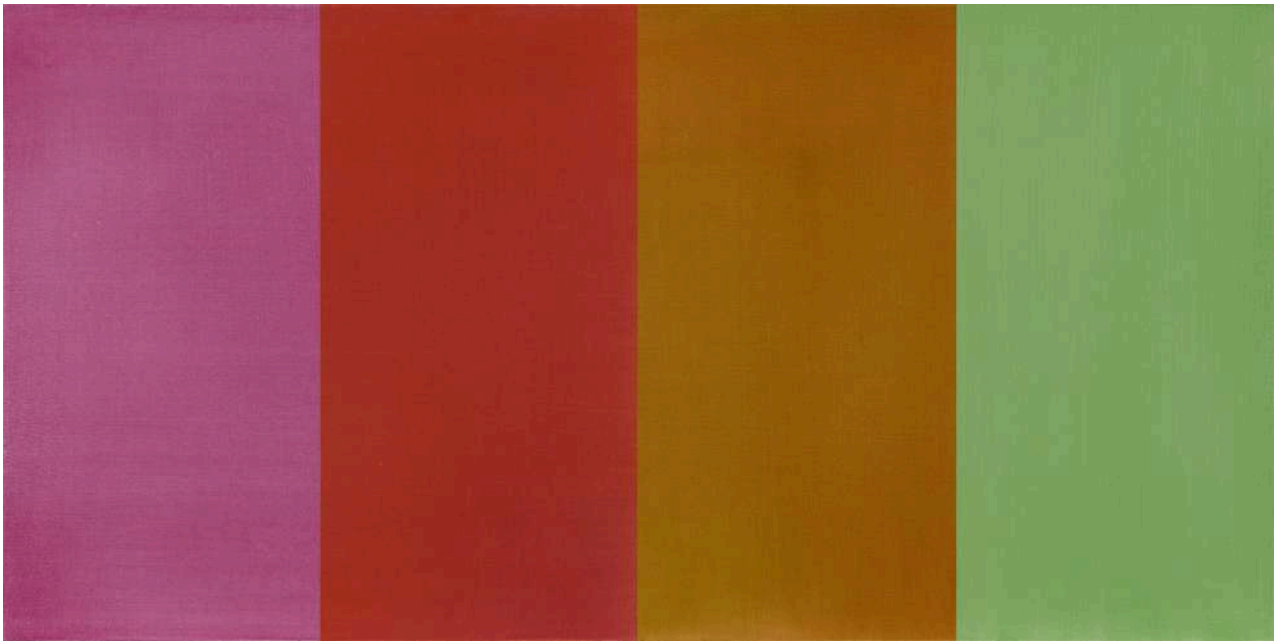

Standard 8.5
2024
30 x 60 cm
Acrylic on board

$900