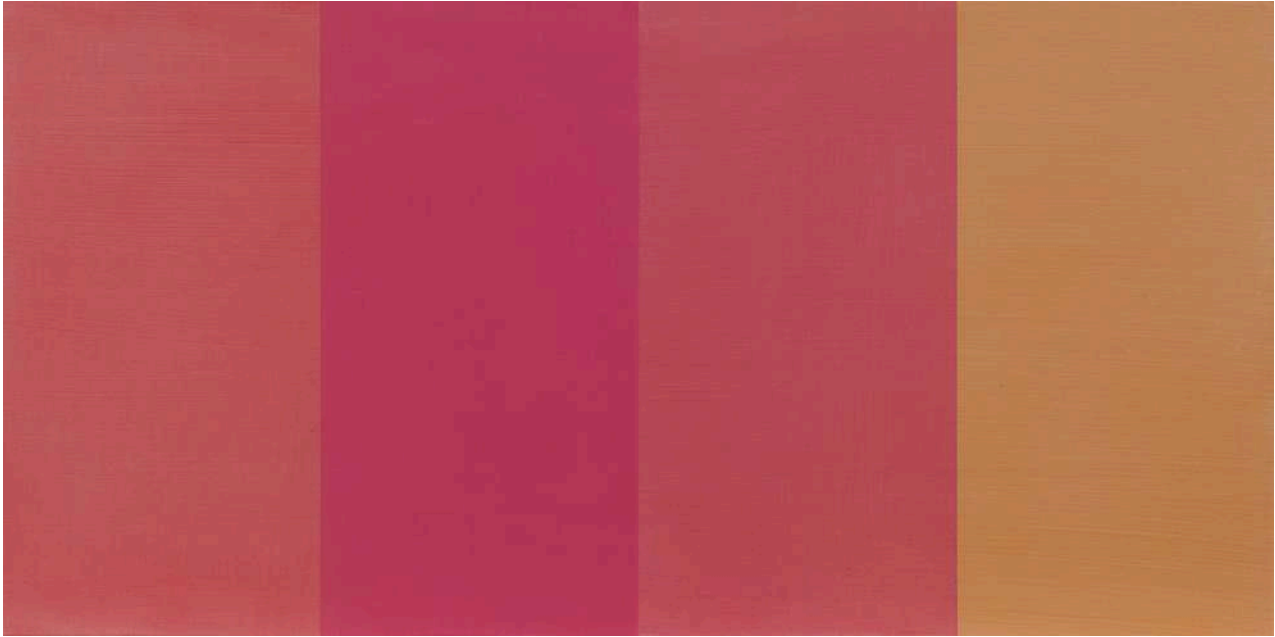

\$1,200

*Standard 8.1*  
2024  
30 x 60 cm  
Acrylic on board

\$900

*Standard 8.2*  
2024  
30 x 60 cm  
Acrylic on board

\$900

*Standard 8.3*  
2024  
30 x 60 cm  
Acrylic on board

\$900

*Standard 8.4*  
2024  
30 x 60 cm  
Acrylic on board