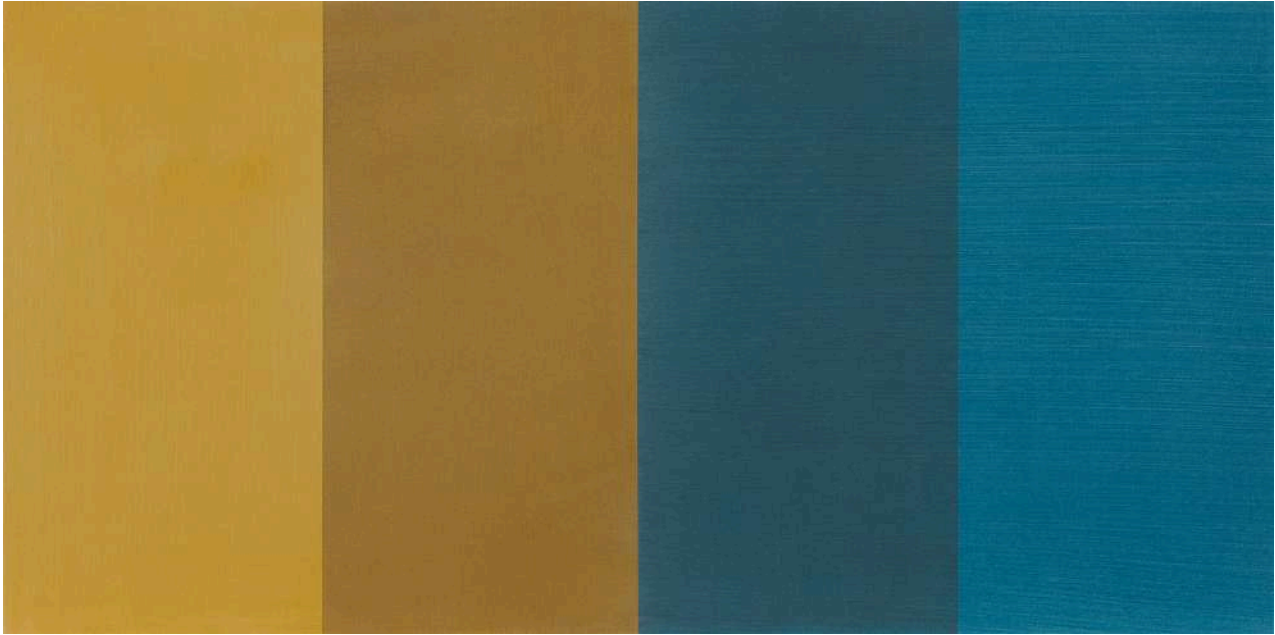

\$1,200

*Standard 8.1*  
2024  
30 x 60 cm  
Acrylic on board

\$900

*Standard 8.2*  
2024  
30 x 60 cm  
Acrylic on board

\$900

*Standard 8.3*  
2024  
30 x 60 cm  
Acrylic on board

\$900

*Standard 8.4*  
2024  
30 x 60 cm  
Acrylic on board