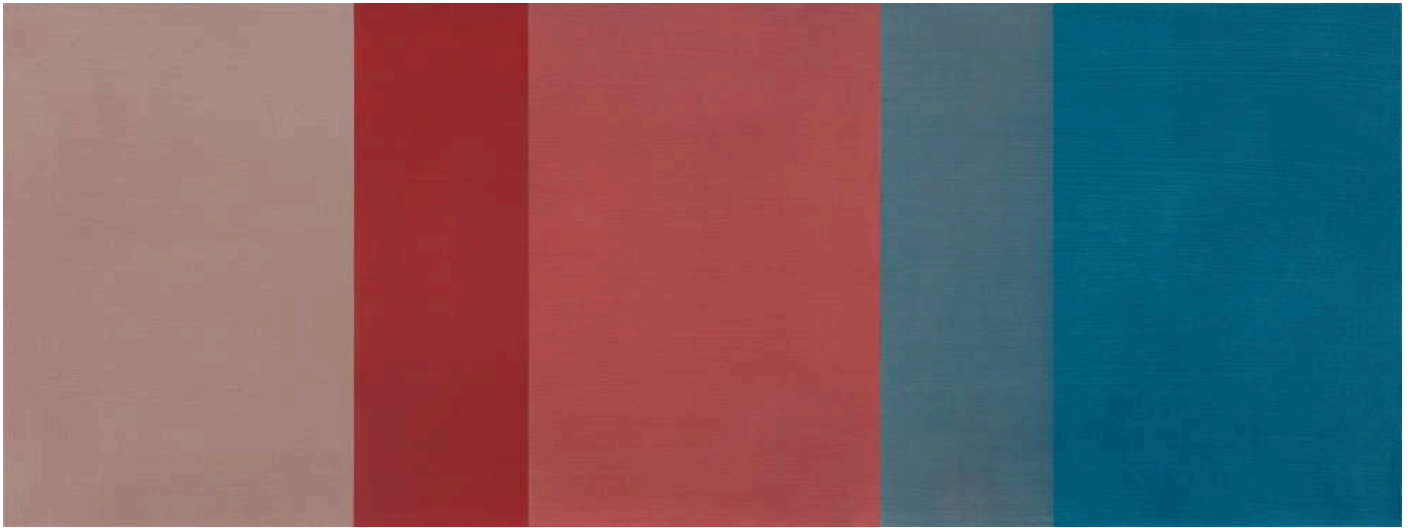

Standard 2.1
2024
45 x 120 cm
Acrylic on board

$2,200