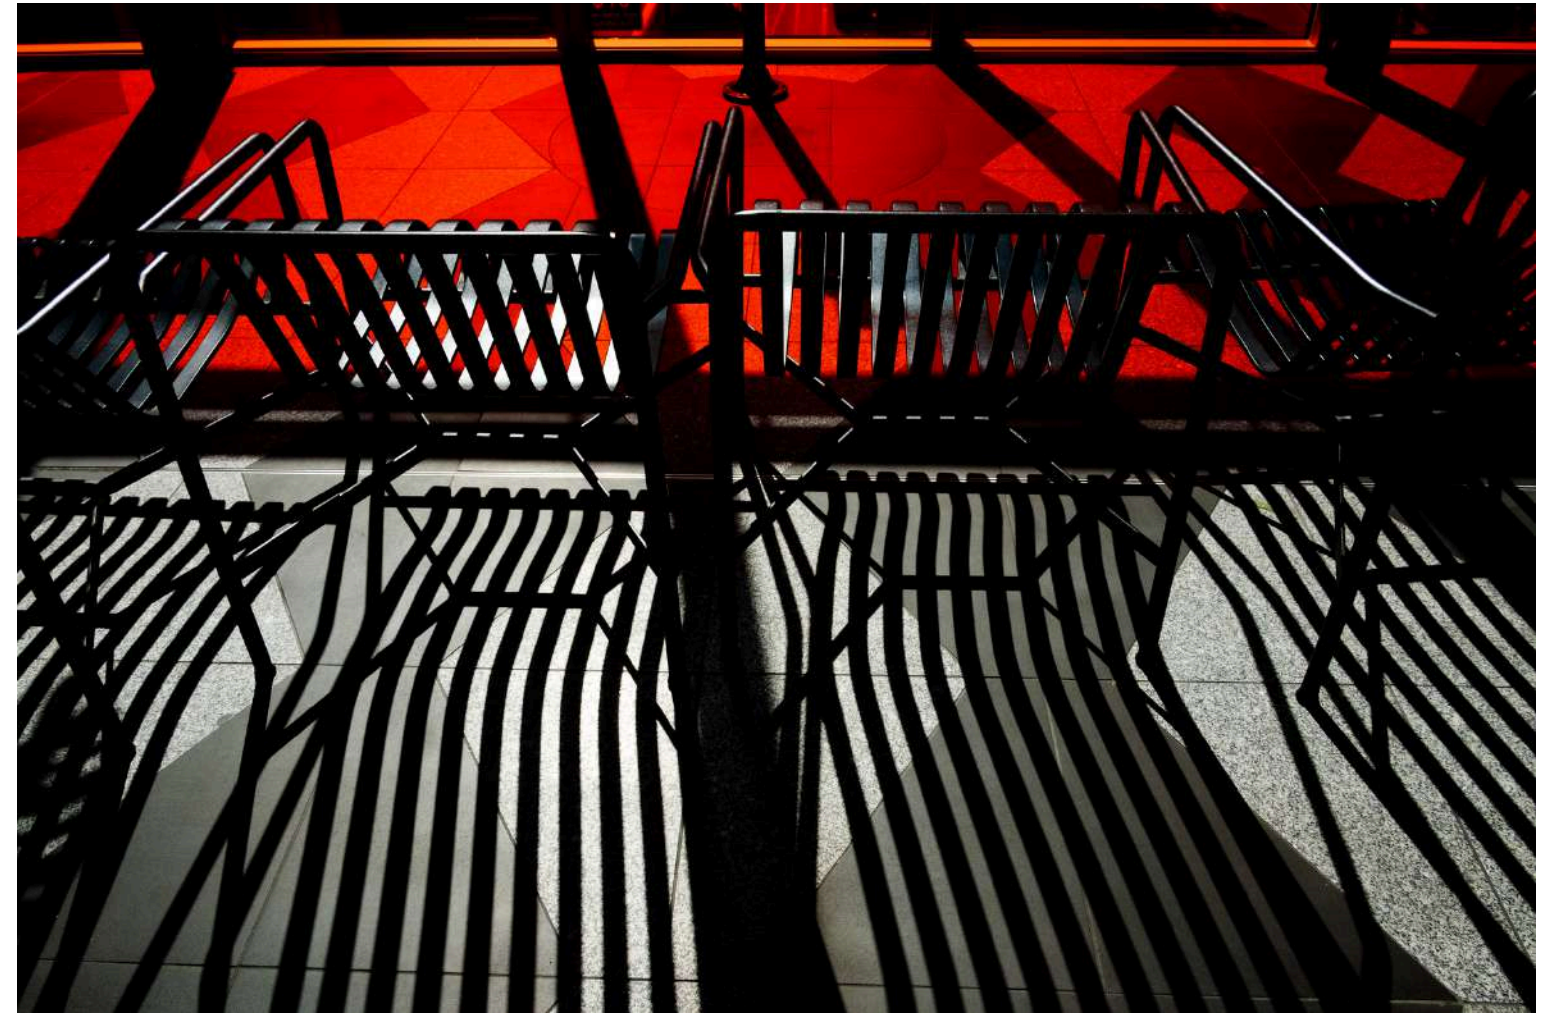

Sussex Street
2023
Archival pigment print on
Hahnemühle Photo Rag
33 x 48.3cm
$300

Test Pattern
2024
Archival pigment print on
Hahnemühle Photo Rag
42 x 59.4cm
Sold