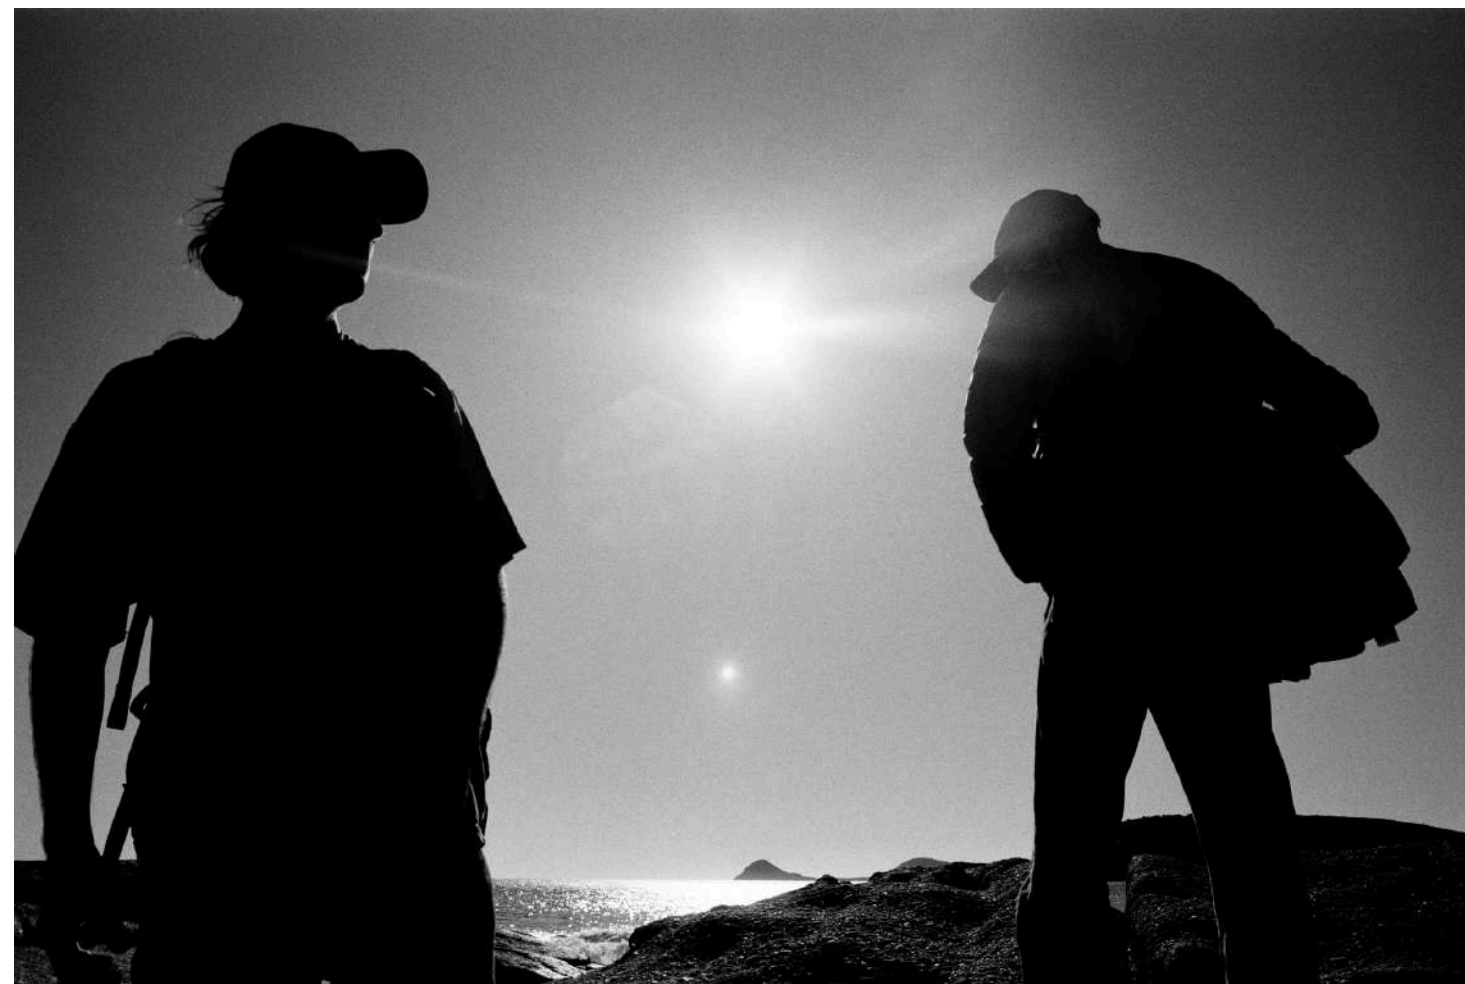

Boys Wilson's Prom
2023
Archival pigment print on
Hahnemühle Photo Rag
33 x 48.3cm
Sold