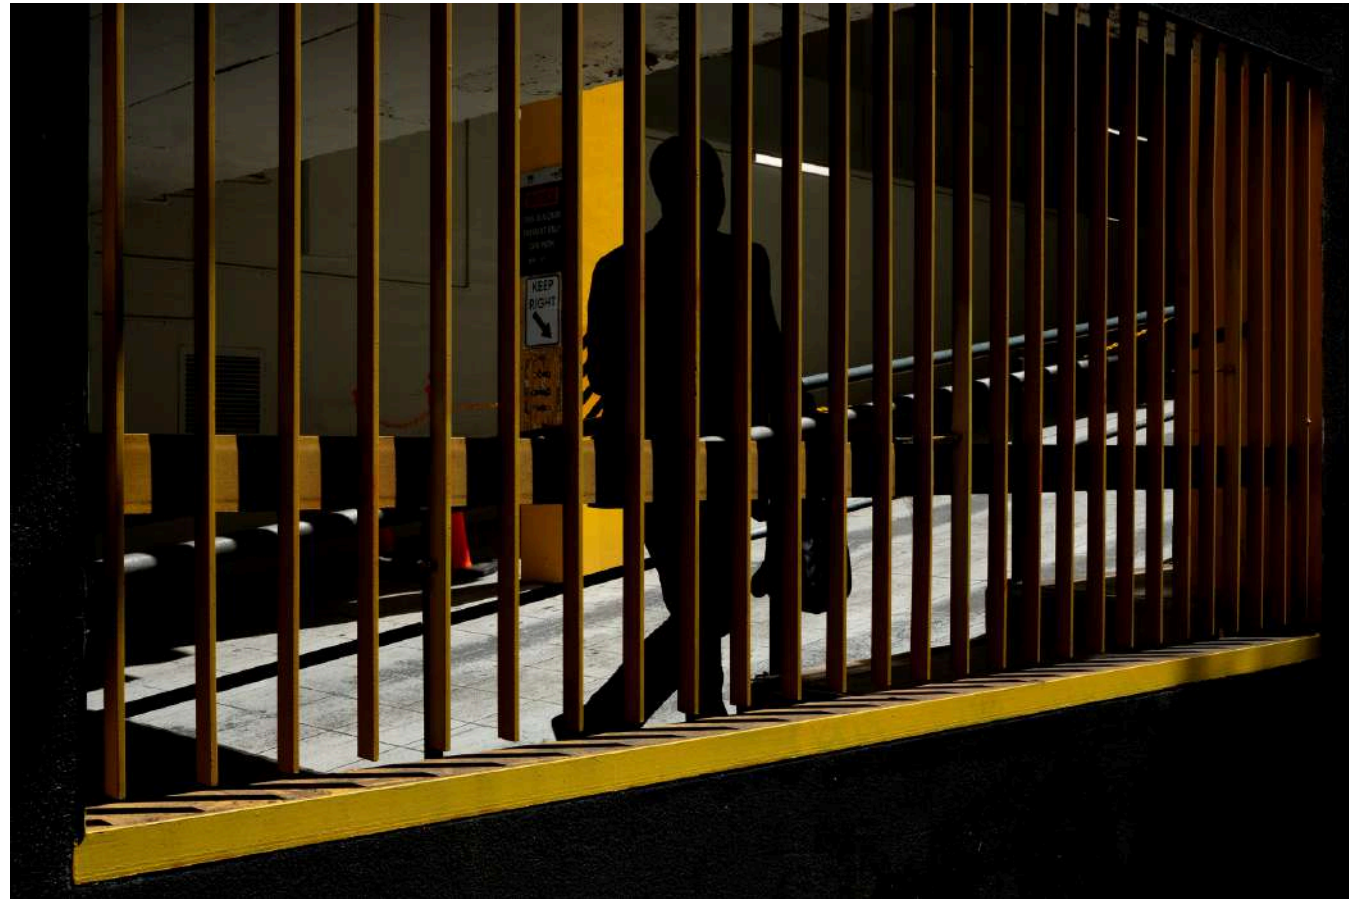

Man Russel Place
2024
Archival pigment print on
Hahnemühle Photo Rag
33 x 48.3cm
Sold