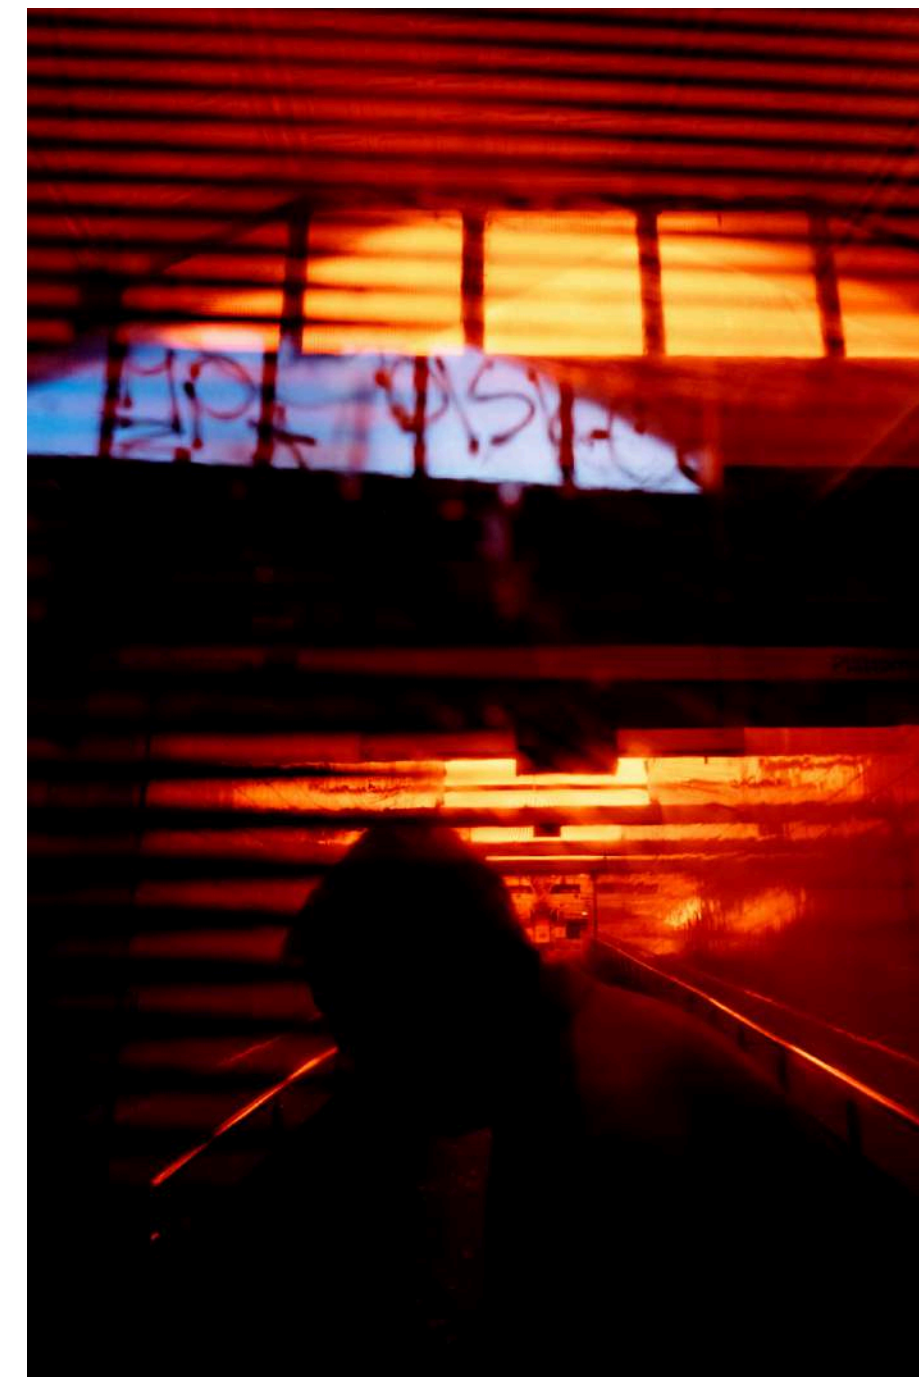

Rob Perth
2024
Archival pigment print on
Hahnemühle Photo Rag
33 x 48.3cm
$300

Man Flinders Street Station
2024
Archival pigment print on
Hahnemühle Photo Rag
48.3 x 33cm
$300